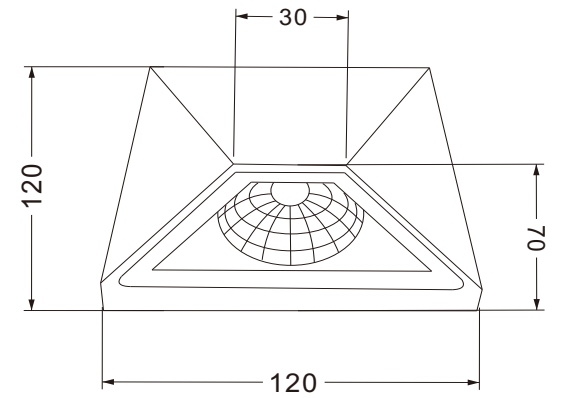

Instruction

O577WL-L5B

MAX 5W
450 Lumen

Model: O577WL-L5B
Collection: Outdoor
Series: Beekman

Wall Lamps