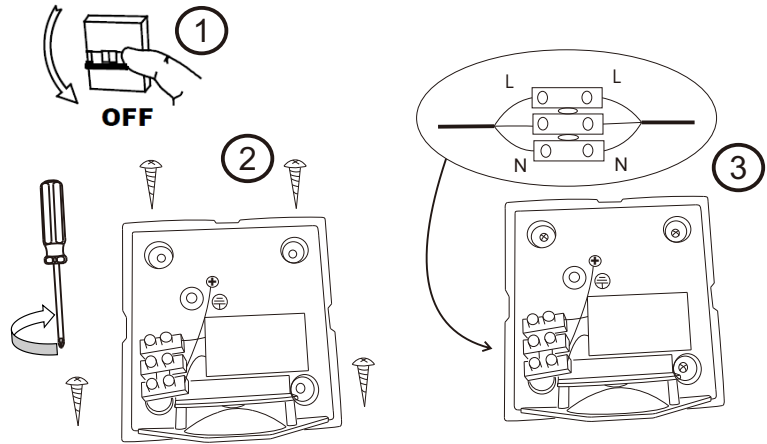

Instruction

O577WL-L5B

MAX 5W
450 Lumen

Model: O577WL-L5B
Collection: Outdoor
Series: Beekman

Wall Lamps