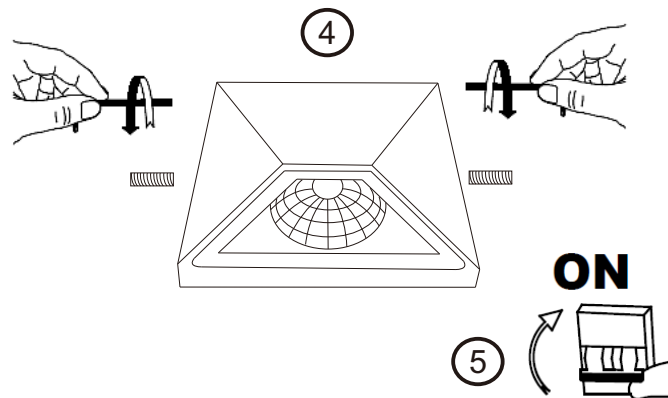

Instruction

O577WL-L5B

MAX 5W
450 Lumen

Model: O577WL-L5B
Collection: Outdoor
Series: Beekman

Wall Lamps