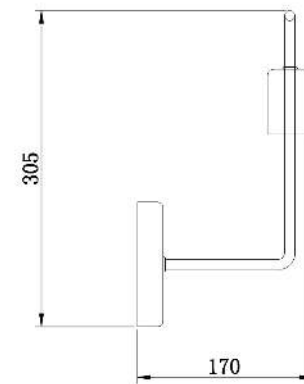

Instruction

Collection: LOFT
Series: GILBERT
Model: T532WL-02B
Ceiling

- Ceiling

2 x E27 (60W)

MAYTONI
DECORATIVE LIGHTING

www.maytoni.de