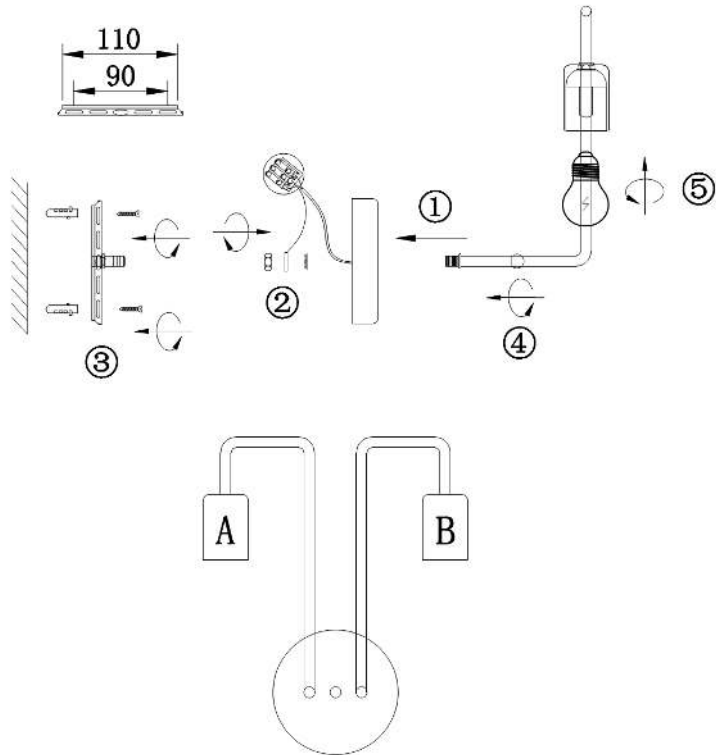

Instruction

Collection: LOFT
Series: GILBERT
Model: T532WL-02B
Ceiling

- Ceiling

2 x E27 (60W)

MAYTONI
DECORATIVE LIGHTING

www.maytoni.de