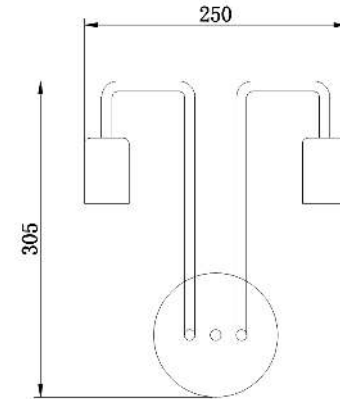

Instruction

Collection: LOFT
Series: GILBERT
Model: T532WL-02B
Ceiling

- Ceiling

2 x E27 (60W)

MAYTONI
DECORATIVE LIGHTING

www.maytoni.de