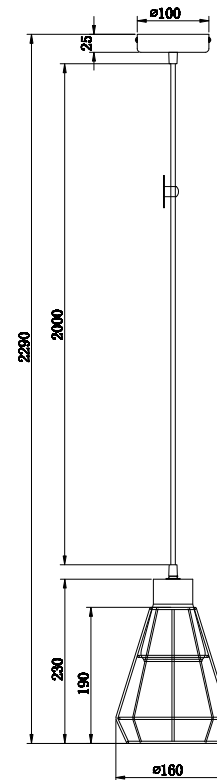

Instruction

T436-PL-01-GR

1 x E27 (60W)

Model: T436-PL-01-GR
Collection: Loft
Series: Gosford

Pendant Lamps