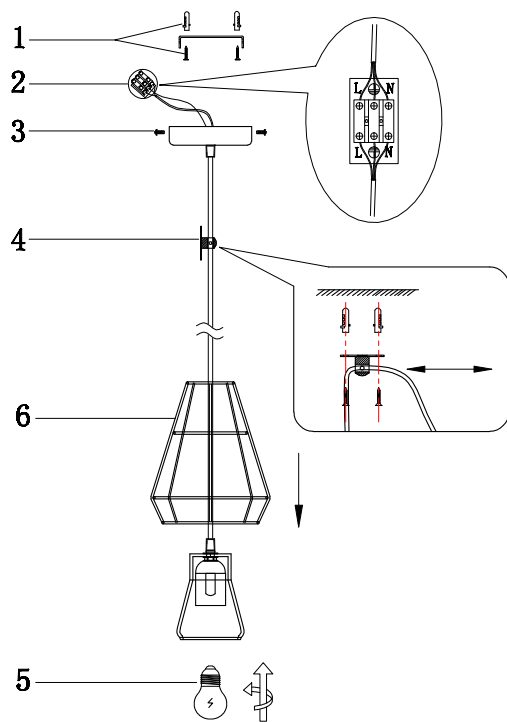

Instruction

T436-PL-01-GR

1 x E27 (60W)

Model: T436-PL-01-GR
Collection: Loft
Series: Gosford

Pendant Lamps