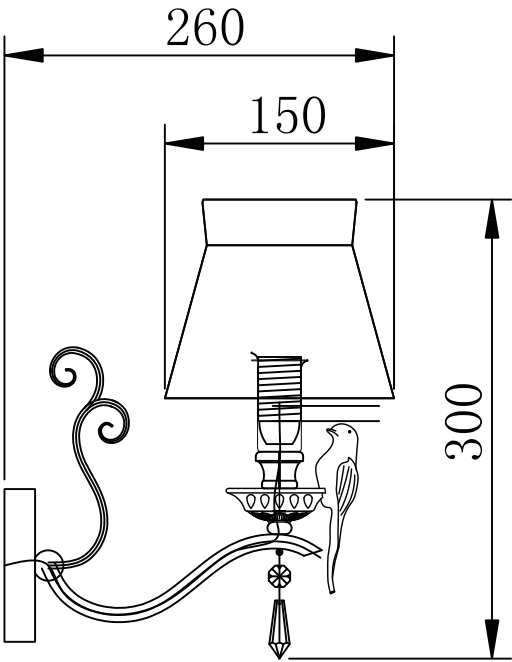

Instruction

Collection: Elegant
Series: Bird
Model: ARM013-01-W
Wall-mounted

– Wall-mounted

1 x E14 (40w)

MAYTONI
DECORATIVE LIGHTING

www.maytoni.de