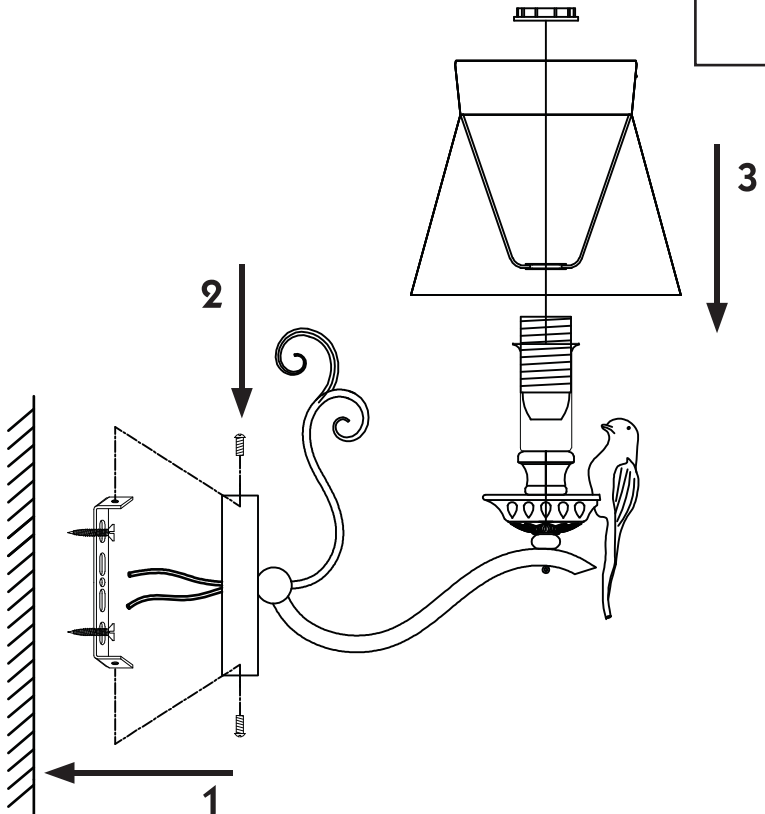

Instruction

Collection: Elegant
Series: Bird
Model: ARM013-01-W
Wall-mounted

– Wall-mounted

1 x E14 (40w)

MAYTONI
DECORATIVE LIGHTING

www.maytoni.de