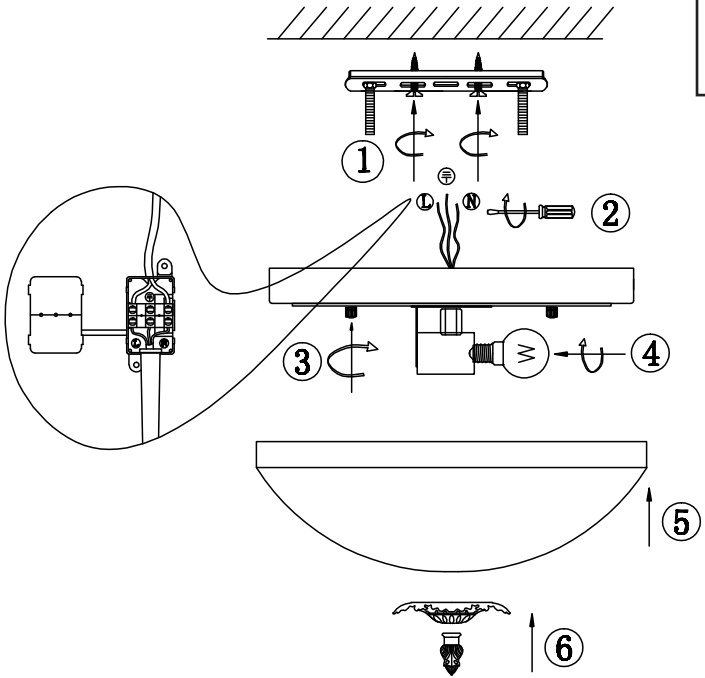

# Instruction

Collection: Wall & Ceiling  
Series: Speria  
Model: C900-CL-03-W  
Ceiling lamp

  
3 x E14 (40w)

**MAYTONI**  
DECORATIVE LIGHTING  
[www.maytoni.de](http://www.maytoni.de)