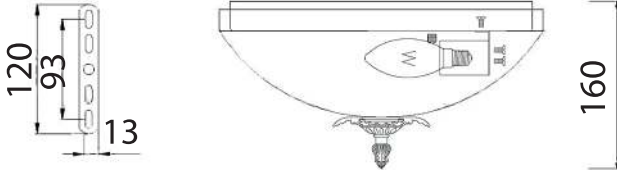

# Instruction

Collection: Wall & Ceiling  
Series: Speria  
Model: C900-CL-03-W  
Ceiling lamp

  
3 x E14 (40w)

**MAYTONI**  
DECORATIVE LIGHTING  
[www.maytoni.de](http://www.maytoni.de)