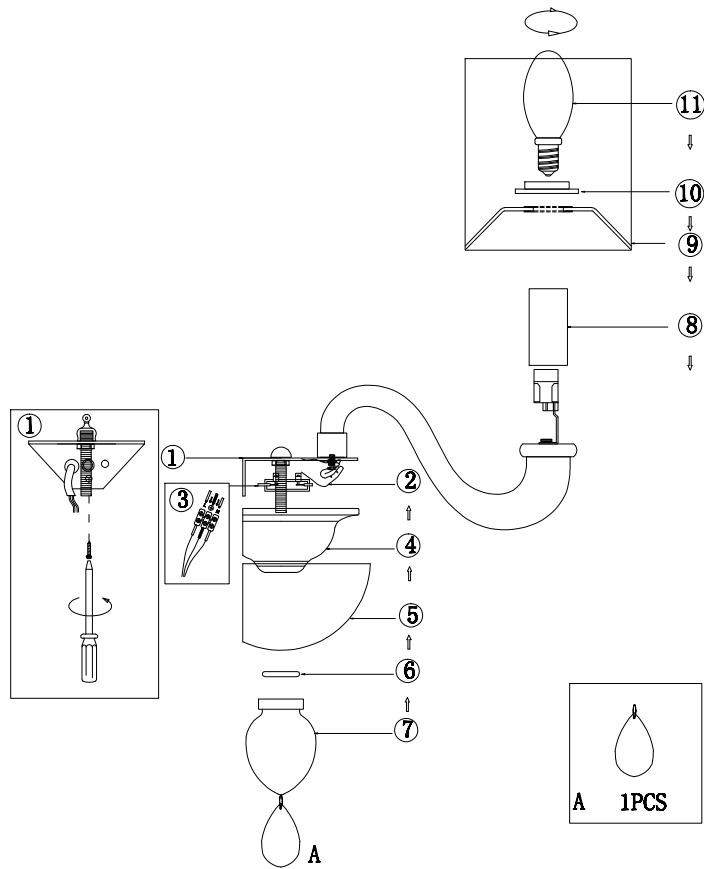

# Instruction

DIA012WL-01TR

1 x E14 (40W)

Model: DIA012WL-01TR  
Collection: Diamant Crystal  
Series: Leti

Wall Lamps