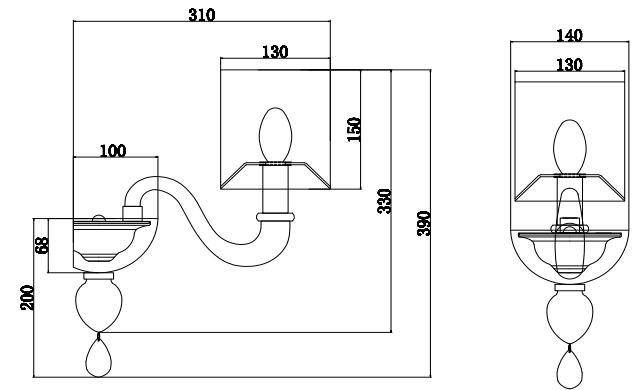

# Instruction

DIA012WL-01TR

1 x E14 (40W)

Model: DIA012WL-01TR  
Collection: Diamant Crystal  
Series: Leti

Wall Lamps