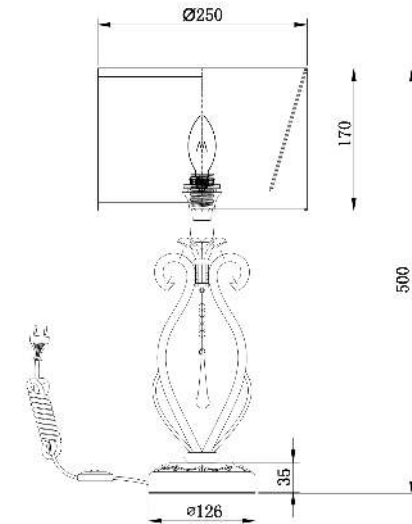

# Instruction

Collection: HOUSE  
Series: FIORE  
Model: H235-TL-01-G  
Mobile

- Mobile

1 x E14 (40W)

**MAYTONI**  
DECORATIVE LIGHTING

[www.maytoni.de](http://www.maytoni.de)