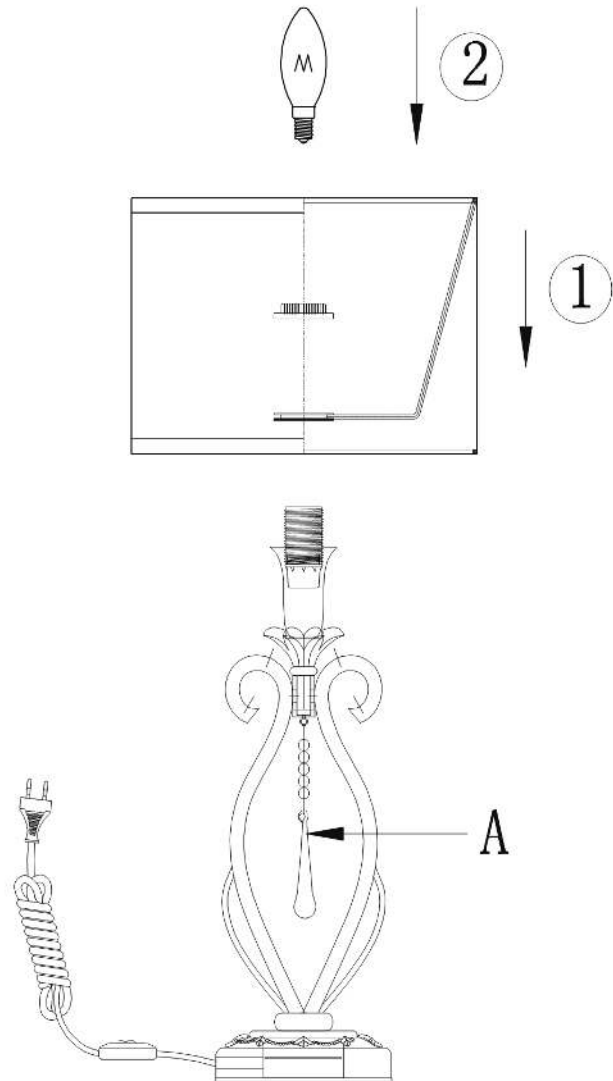

# Instruction

Collection: HOUSE  
Series: FIORE  
Model: H235-TL-01-G  
Mobile

- Mobile

1 x E14 (40W)

**MAYTONI**  
DECORATIVE LIGHTING

[www.maytoni.de](http://www.maytoni.de)