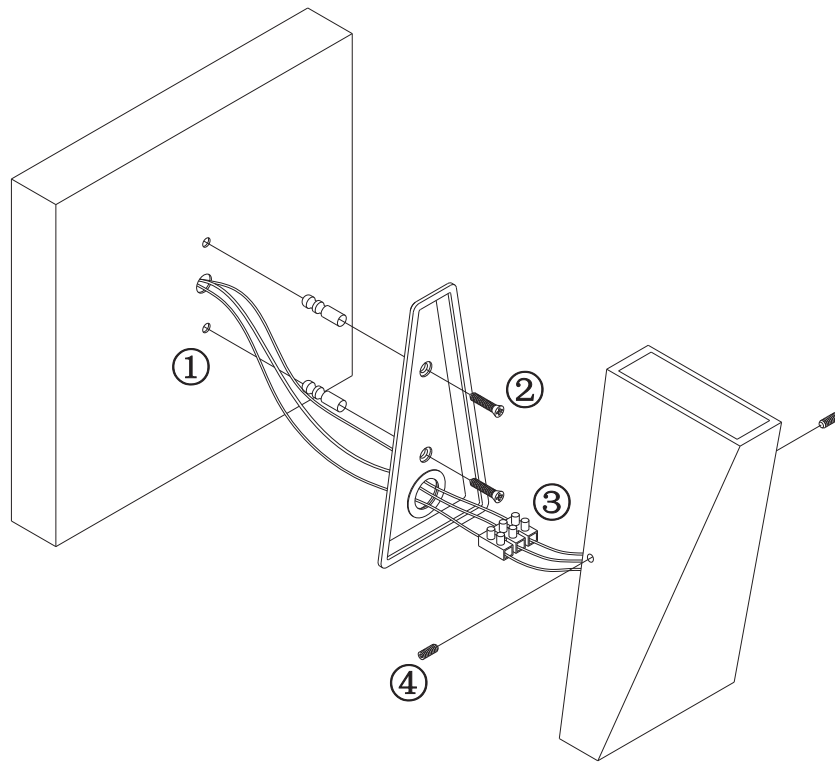

## O580WL-L6B

MAX 6W  
100 Lumen

Model: O580WL-L6B  
Collection: Outdoor  
Series: Times Square

Wall Lamps