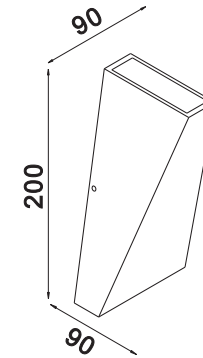

## O580WL-L6B

MAX 6W  
100 Lumen

Model: O580WL-L6B  
Collection: Outdoor  
Series: Times Square

Wall Lamps