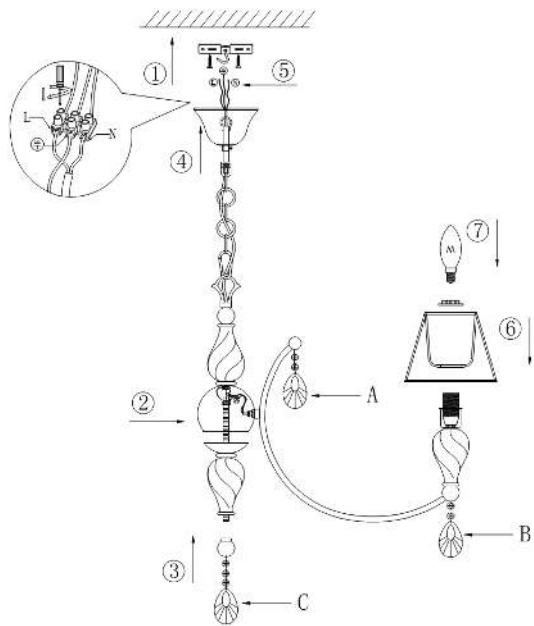

Instruction

Collection: ROYAL CLASSIC

Series: MURANO

Model: RC855-PL-08-R

Ceiling

A=8
B=8
C=1

- Ceiling

8 x E14 (40W)