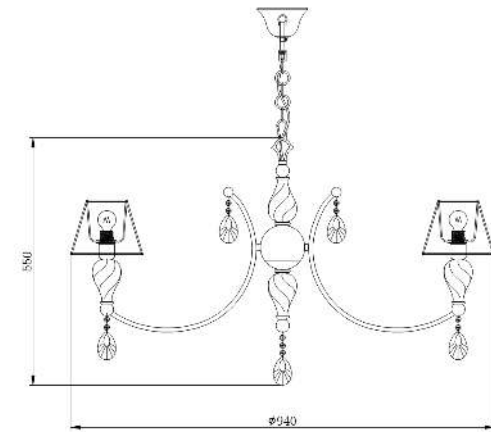

Instruction

Collection: ROYAL CLASSIC

Series: MURANO

Model: RC855-PL-08-R

Ceiling

A=8
B=8
C=1

- Ceiling

8 x E14 (40W)