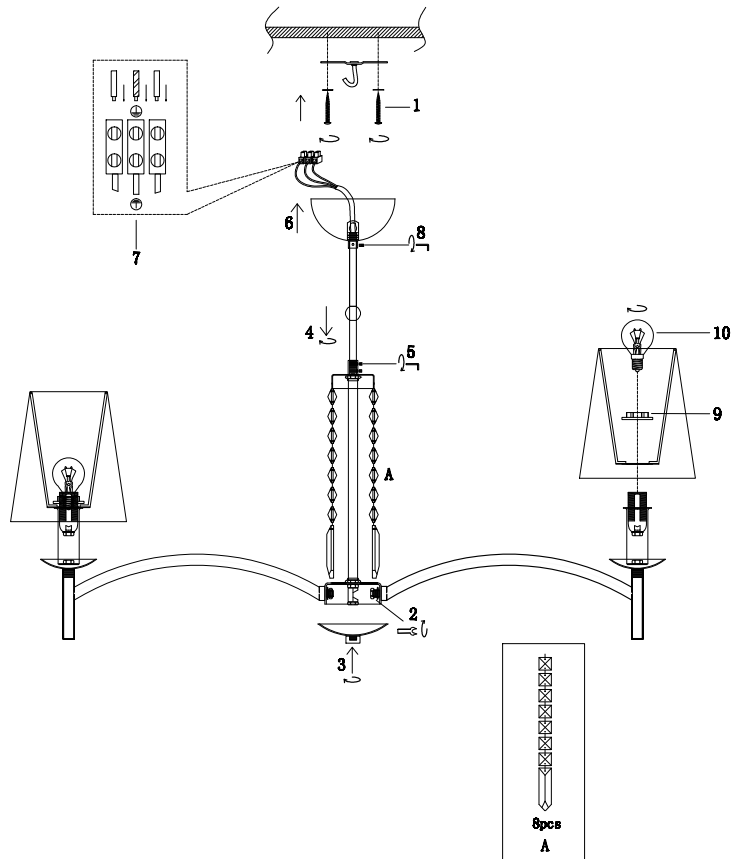

# Instruction

MOD076PL-08N

8 x E14 (40W)

Model: MOD076PL-08N  
Collection: Modern  
Series: Krona

Ceiling Lamps