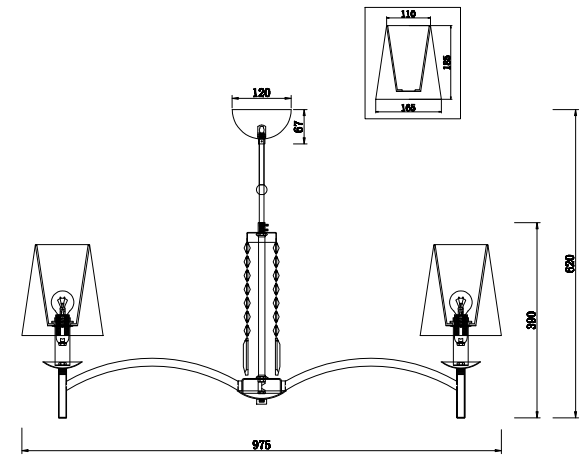

# Instruction

MOD076PL-08N

8 x E14 (40W)

Model: MOD076PL-08N  
Collection: Modern  
Series: Krona

Ceiling Lamps