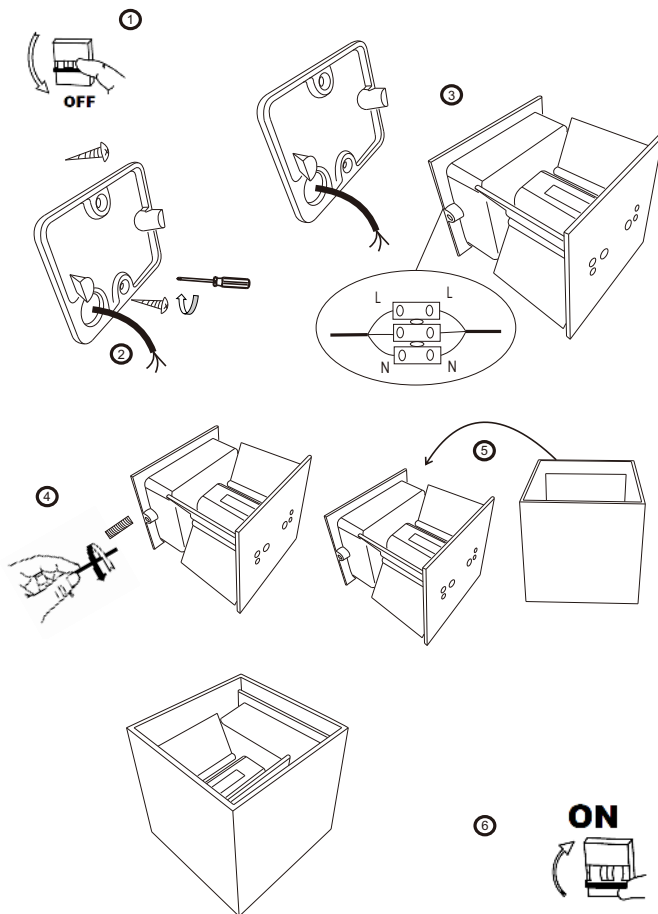

## O572WL-L6B

Gross Weight: 0,72 kg

Color: Black

Net Weight: 0,64 kg

Material: Metal

Volume: 0,001331 m3

Weight and Volume Margin of Error: ±10%

MAX 6W  
360 Lumen

Model: O572WL-L6B

Collection: Outdoor

Series: Fulton

Wall Lamps