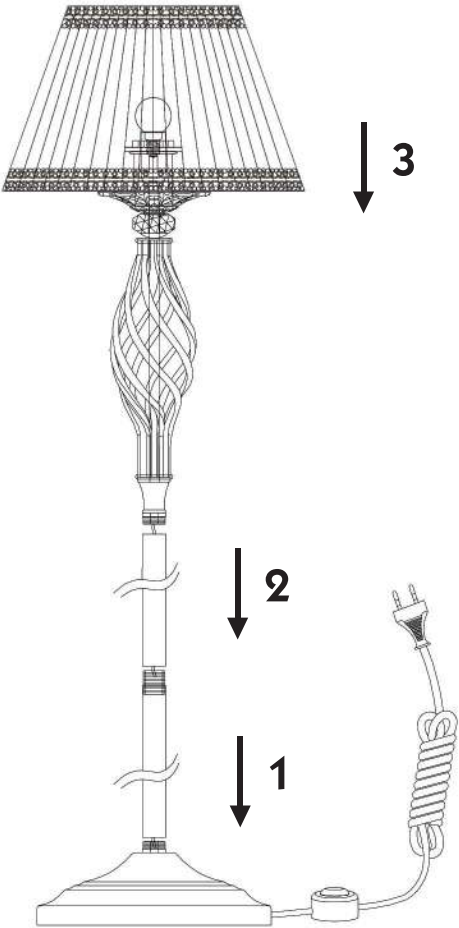

# Instruction

Collection: Elegant  
Series: Grace  
Model: ARM247-11-G  
Mobile

**I** – Mobile

  
1 x E14 (40w)

**MAYTONI**  
DECORATIVE LIGHTING

[www.maytoni.de](http://www.maytoni.de)