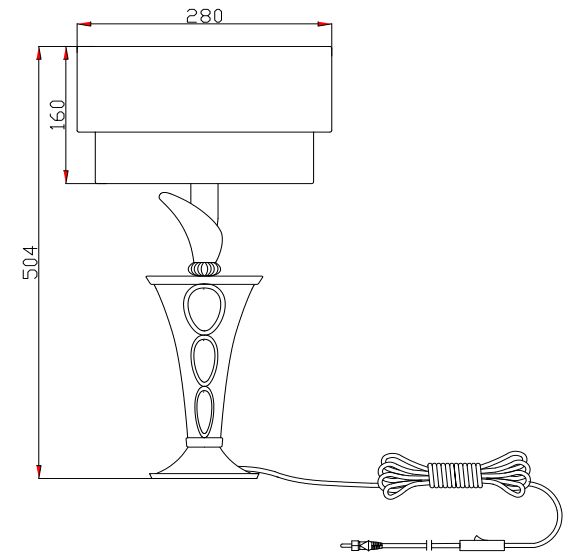

Instruction

H311-11-G

1 x E27 (60W)

Model: H311-11-G
Collection: House
Series: Lillian

Table Lamps