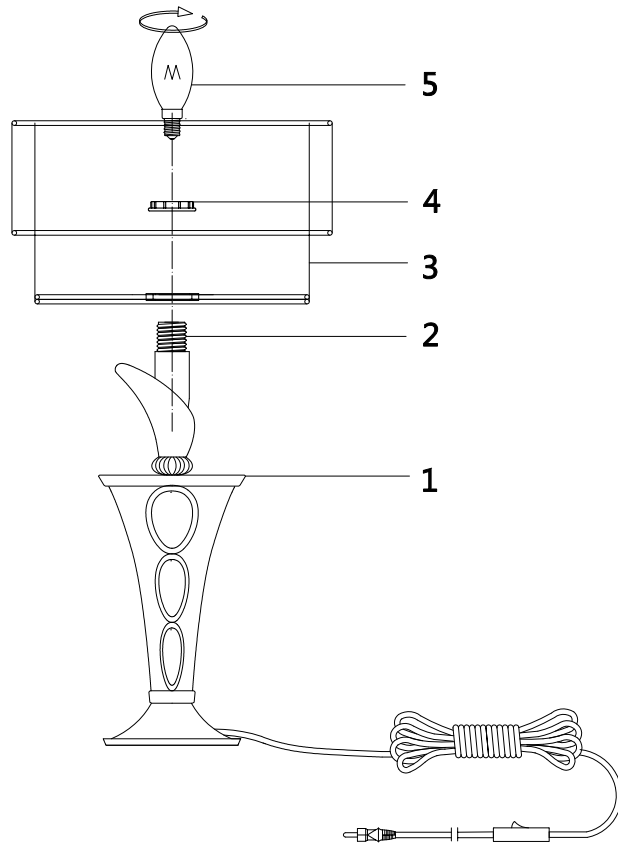

Instruction

H311-11-G

1 x E27 (60W)

Model: H311-11-G
Collection: House
Series: Lillian

Table Lamps