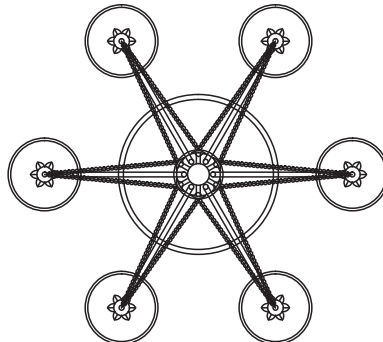

Instruction

Collection: House
Series: Fiore
Model: H235-08-G
Suspended

A=9
B=16

 – Suspended

8 x E14 (40w)

MAYTONI
DECORATIVE LIGHTING

www.maytoni.de