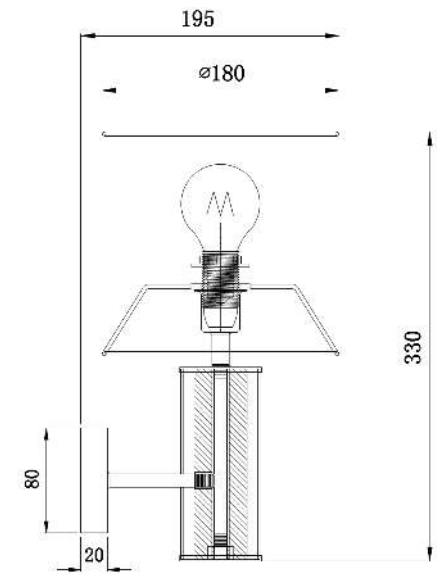

Instruction

Collection: ELEGANT
Series: MARYLAND
Model: ARM526WL-01GR
Ceiling

- Ceiling

1 x E14 (40W)

MAYTONI
DECORATIVE LIGHTING

www.maytoni.de