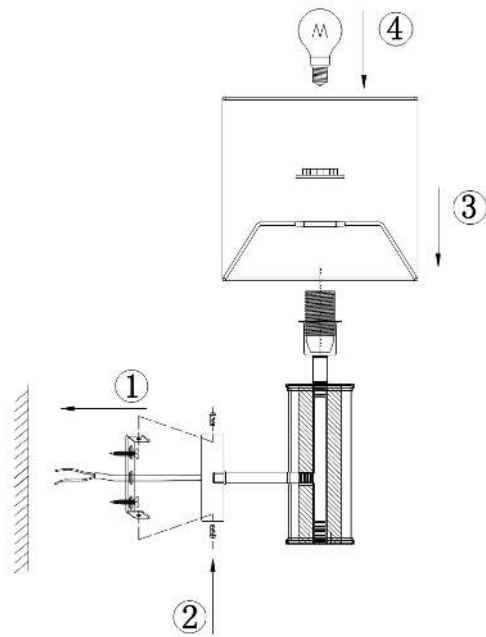

Instruction

Collection: ELEGANT
Series: MARYLAND
Model: ARM526WL-01GR
Ceiling

- Ceiling

1 x E14 (40W)

MAYTONI
DECORATIVE LIGHTING

www.maytoni.de