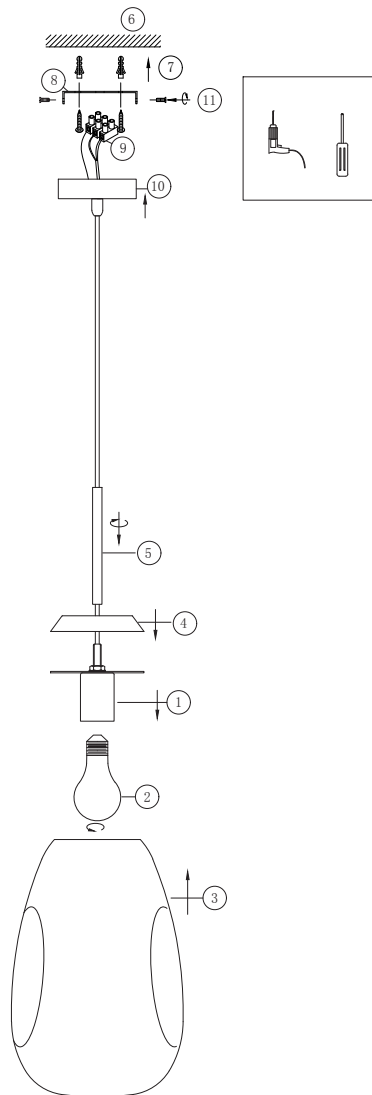

Instruction

P013PL-01CH

1 x E27 (60W)

Recommended to use with LED bulbs

Model: P013PL-01CH

Collection: Pendant

Series: Mabell

Pendant Lamps