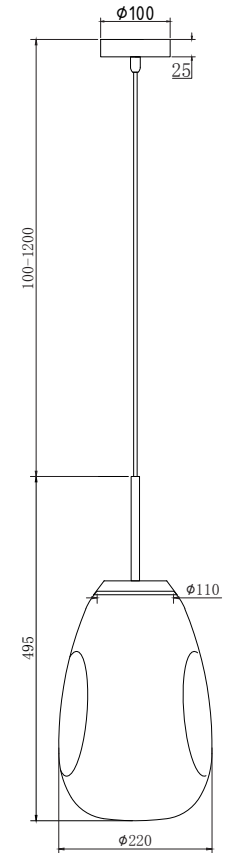

Instruction

P013PL-01CH

1 x E27 (60W)

Recommended to use with LED bulbs

Model: P013PL-01CH

Collection: Pendant

Series: Mabell

Pendant Lamps