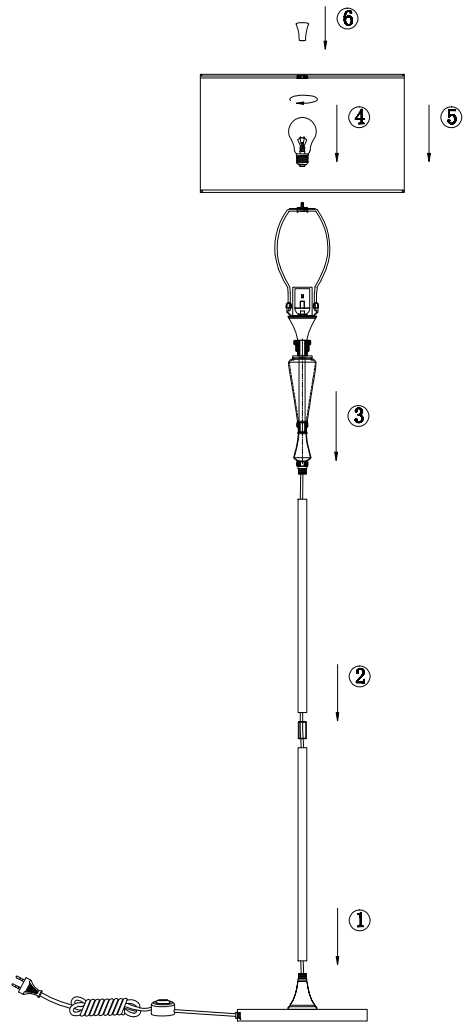

Instruction

MOD014FL-01N

1 x E27 (40W)

Model: MOD014FL-01N
Collection: Modern
Series: Alicante

Table Lamps