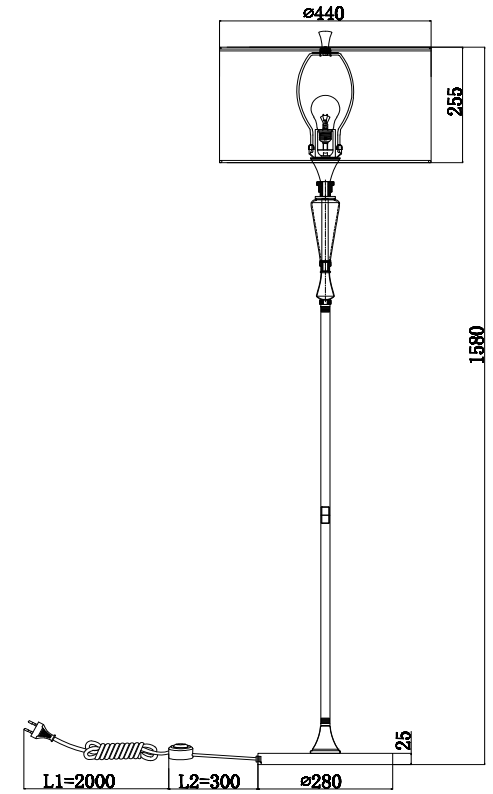

Instruction

MOD014FL-01N

1 x E27 (40W)

Model: MOD014FL-01N
Collection: Modern
Series: Alicante

Table Lamps