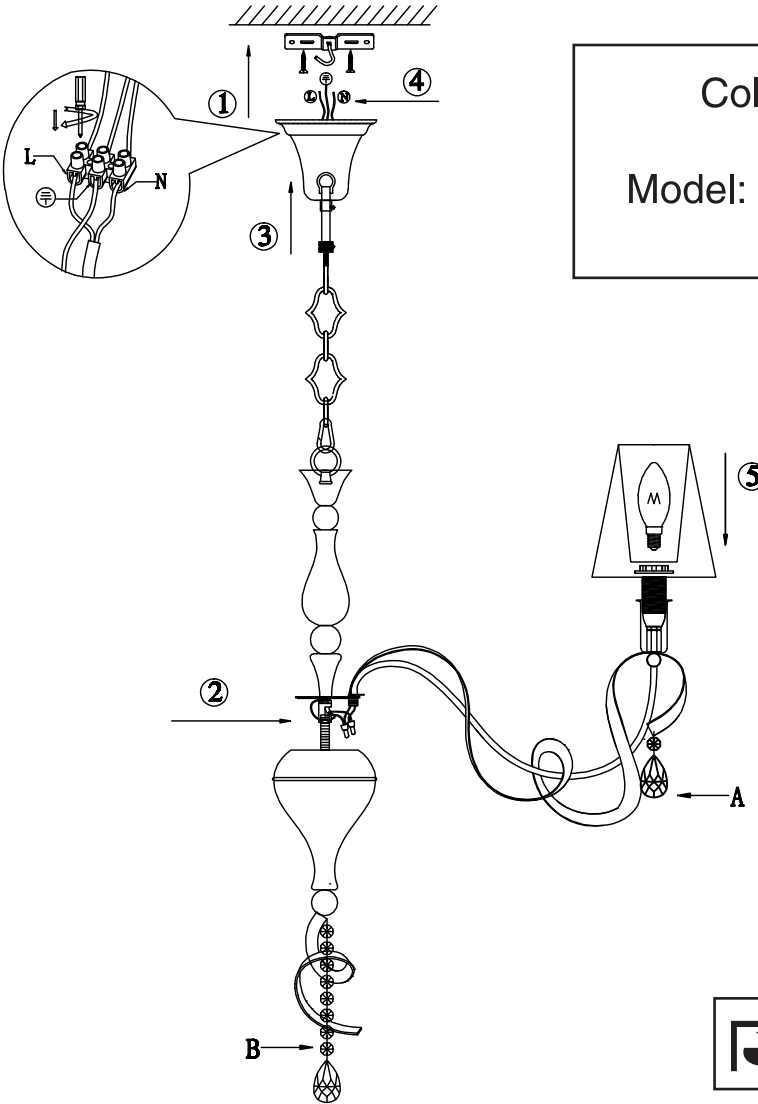

# Instruction

Collection: Elegant  
Series: Intreccio  
Model: ARM010-06-R  
Suspended

A=6  
B=1

- Suspended

  
6 x E14 (40w)

**MAYTONI**  
DECORATIVE LIGHTING

[www.maytoni.de](http://www.maytoni.de)