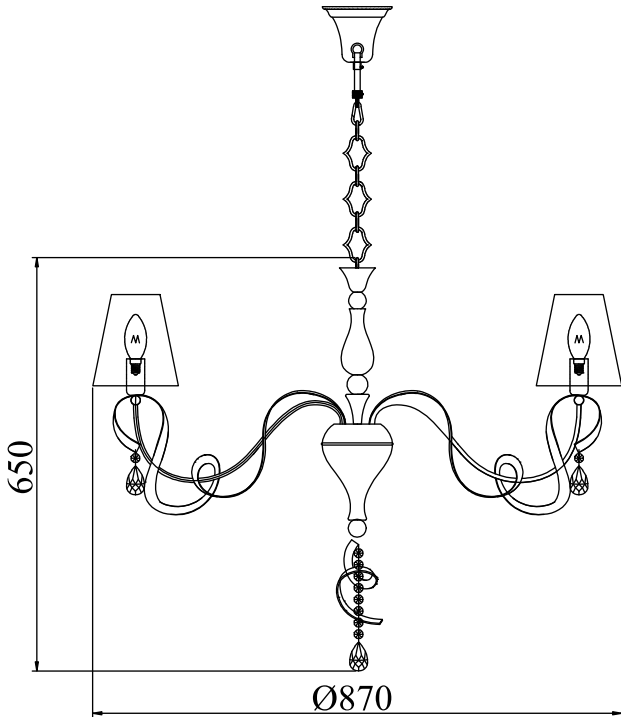

# Instruction

Collection: Elegant  
Series: Intreccio  
Model: ARM010-06-R  
Suspended

A=6  
B=1

- Suspended

  
6 x E14 (40w)

**MAYTONI**  
DECORATIVE LIGHTING

[www.maytoni.de](http://www.maytoni.de)