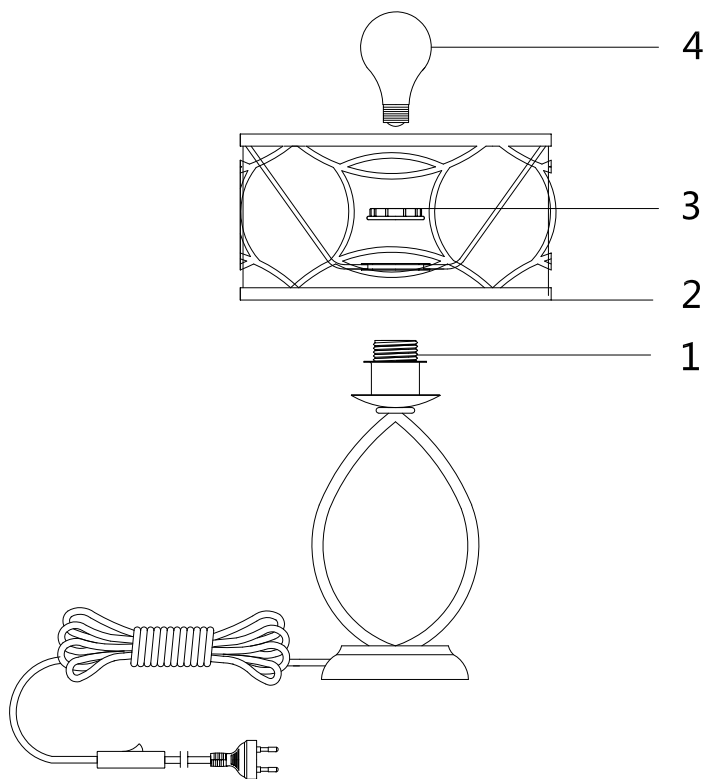

# Instruction

H310-11-G

1 x E27 (60W)

Model: H310-11-G  
Collection: House  
Series: Fibi

Table Lamps