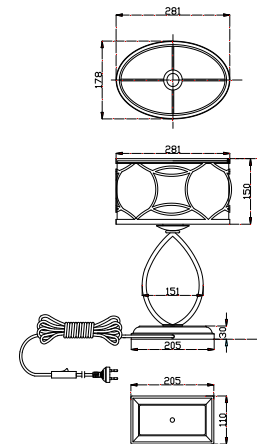

# Instruction

H310-11-G

1 x E27 (60W)

Model: H310-11-G  
Collection: House  
Series: Fibi

Table Lamps