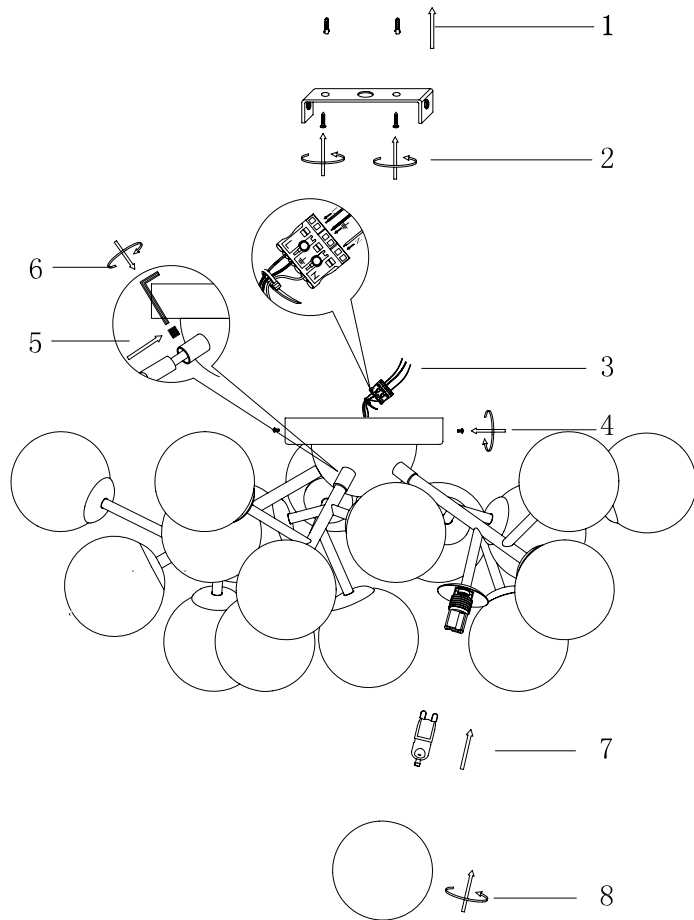

Instruction

MOD545PL-20G

20 x G9 (28W)

Model: MOD545PL-20G
Collection: Modern
Series: Dallas

Ceiling Lamps