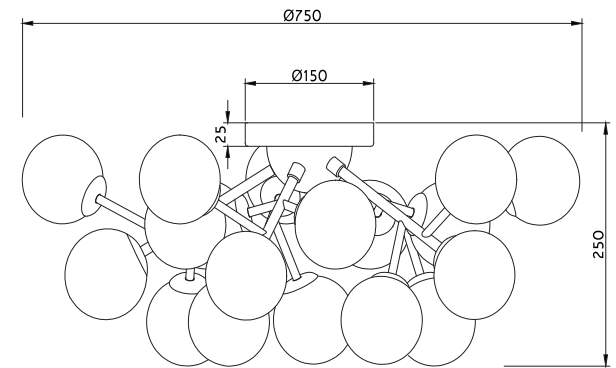

Instruction

MOD545PL-20G

20 x G9 (28W)

Model: MOD545PL-20G
Collection: Modern
Series: Dallas

Ceiling Lamps