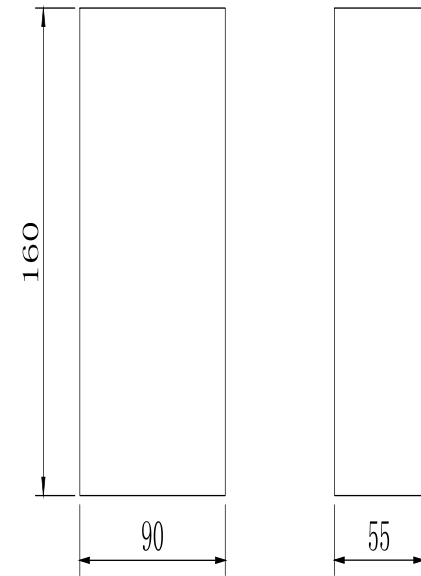

Instruction

O581WL-L6W

MAX 6W
480 Lumen

Model: O581WL-L6W
Collection: Outdoor
Series: Times Square

Wall Lamps