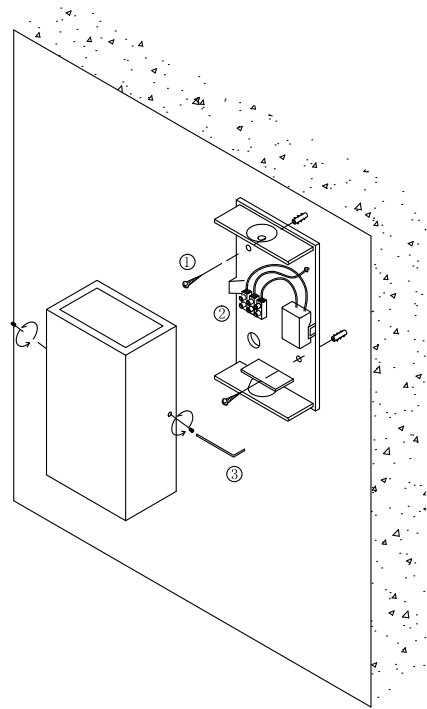

Instruction

O581WL-L6W

MAX 6W
480 Lumen

Model: O581WL-L6W
Collection: Outdoor
Series: Times Square

Wall Lamps