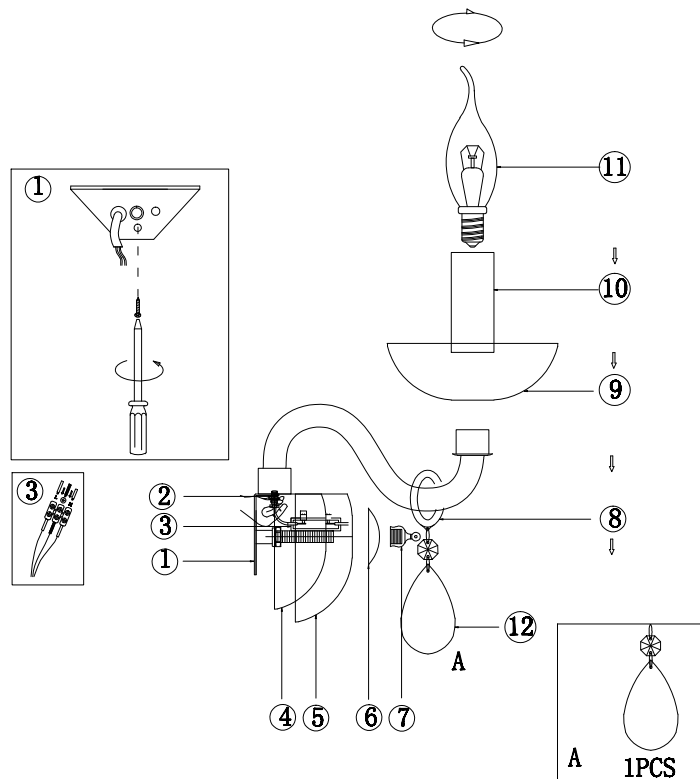

Instruction

DIA011WL-01W

1 x E14 (40W)

Model: DIA011WL-01W
Collection: Diamant Crystal
Series: Cecilia

Wall Lamps