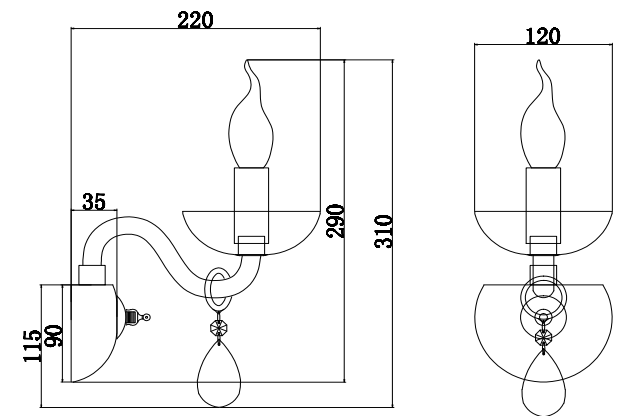

Instruction

DIA011WL-01W

1 x E14 (40W)

Model: DIA011WL-01W
Collection: Diamant Crystal
Series: Cecilia

Wall Lamps