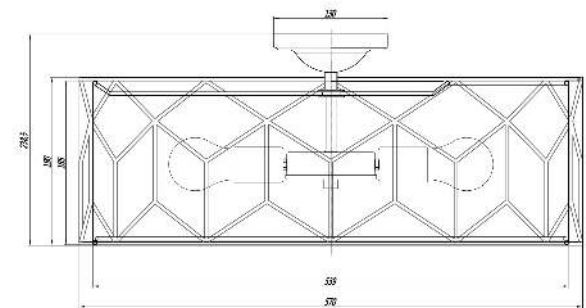

Instruction

Collection: HOUSE
Series: MESSINA
Model: H223-PL-05-G
Ceiling

- Ceiling

5 x E27 (60W)

MAYTONI
DECORATIVE LIGHTING

www.maytoni.de