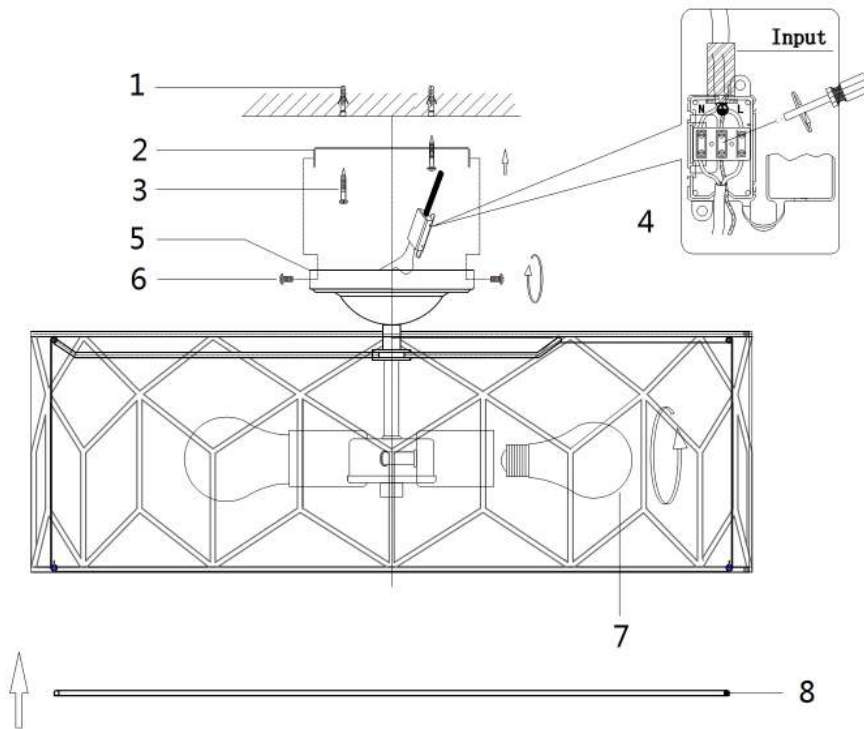

Instruction

Collection: HOUSE
Series: MESSINA
Model: H223-PL-05-G
Ceiling

- Ceiling

5 x E27 (60W)

MAYTONI
DECORATIVE LIGHTING

www.maytoni.de