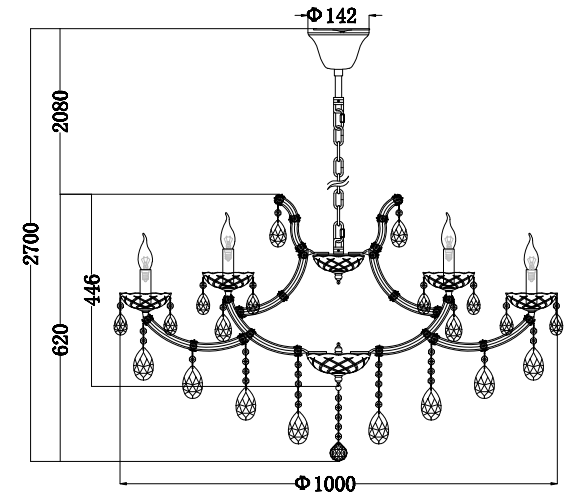

CRYSTAL INSTRUCTION :

- A = 6pcs
- A1 = 6pcs
- A2 = 6pcs
- B = 6pcs
- C = 12pcs
- C1 = 12pcs
- C2 = 12pcs
- D = 12pcs
- D1 = 6pcs
- D2 = 6pcs
- E = 6pcs
- E1 = 6pcs
- E2 = 6pcs
- F = 6pcs
- G = 1pc
- H = 72pcs

18 x E14 (40W)

Model: DIA880-PL-18-G
Collection: Royal Classic
Series: Erna

Ceiling Lamps