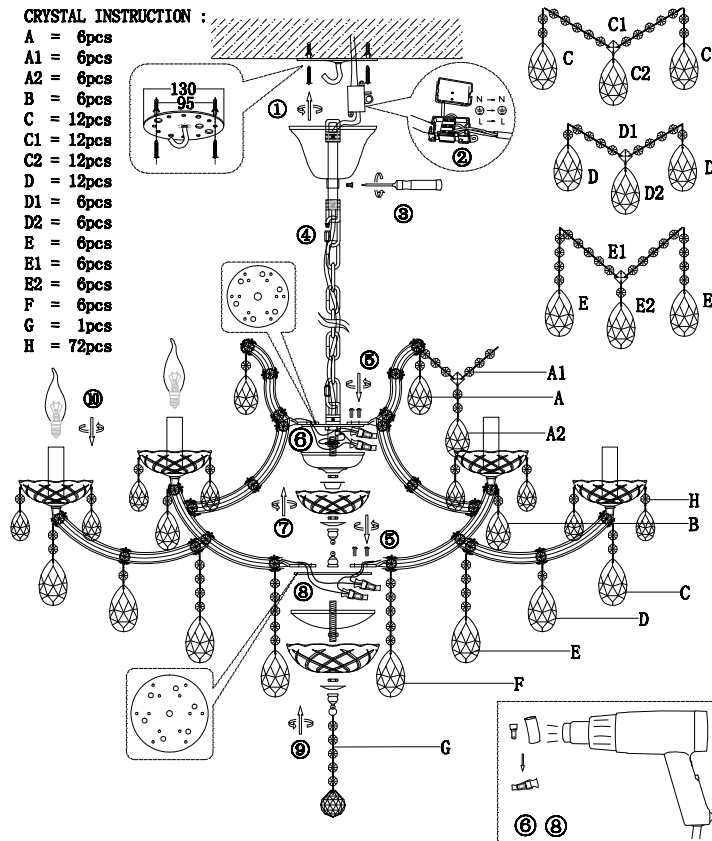

CRYSTAL INSTRUCTION :

- A = 6pcs
- A1 = 6pcs
- A2 = 6pcs
- B = 6pcs
- C = 12pcs
- C1 = 12pcs
- C2 = 12pcs
- D = 12pcs
- D1 = 6pcs
- D2 = 6pcs
- E = 6pcs
- E1 = 6pcs
- E2 = 6pcs
- F = 6pcs
- G = 1pc
- H = 72pcs

18 x E14 (40W)

Model: DIA880-PL-18-G
Collection: Royal Classic
Series: Erna

Ceiling Lamps