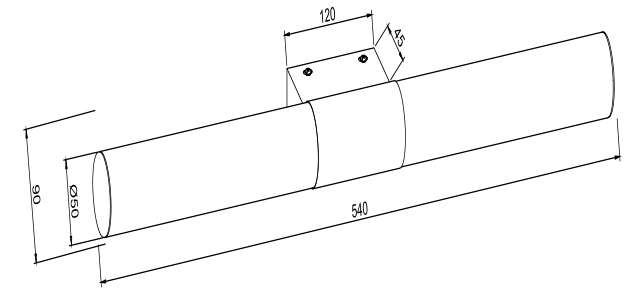

Instruction

MIR001WL-L12CH

MAX 12W
910 Lumen

Model: MIR001WL-L12CH
Collection: Mirror
Series: Aurelio

Wall Lamps