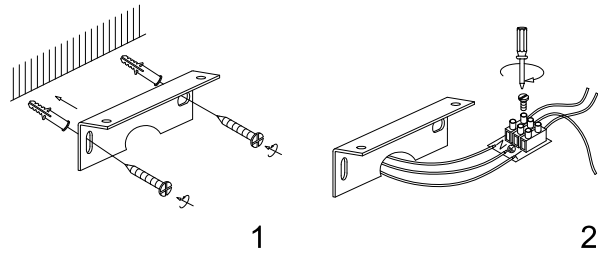

Instruction

MIR001WL-L12CH

MAX 12W
910 Lumen

Model: MIR001WL-L12CH
Collection: Mirror
Series: Aurelio

Wall Lamps