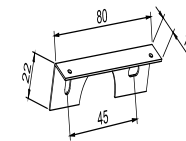

Instruction

MIR001WL-L12CH

MAX 12W
910 Lumen

Model: MIR001WL-L12CH
Collection: Mirror
Series: Aurelio

Wall Lamps