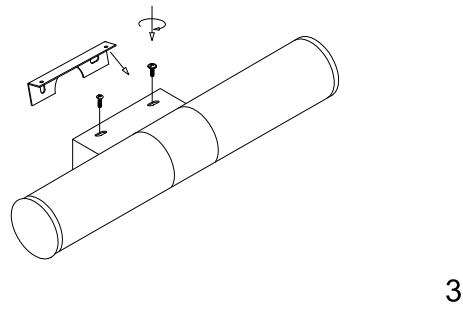

Instruction

MIR001WL-L12CH

MAX 12W
910 Lumen

Model: MIR001WL-L12CH
Collection: Mirror
Series: Aurelio

Wall Lamps