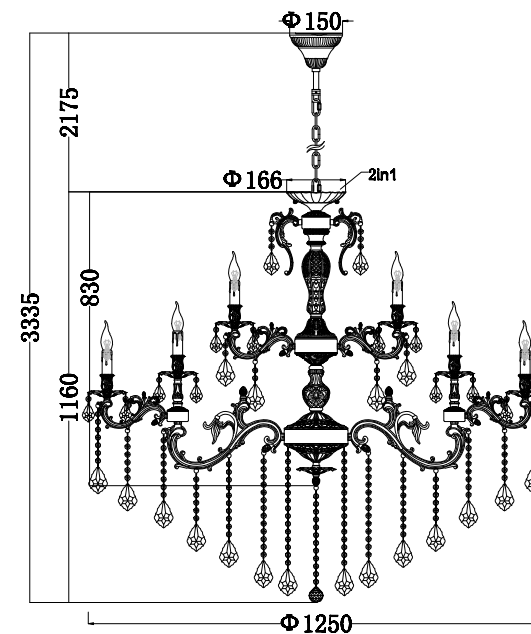

## DIA882-PL-30-G

**CRYSTAL INSTRUCTION :**

- A = 5pcs
- A1 = 5pcs
- A2 = 5pcs
- B = 6pcs
- B1 = 6pcs
- B2 = 6pcs
- C = 6pcs
- D = 16pcs
- D1 = 16pcs
- D2 = 8pcs
- D3 = 8pcs
- E = 16pcs
- E1 = 8pcs
- E2 = 8pcs
- F = 8pcs
- F1 = 8pcs
- F2 = 8pcs
- G = 8pcs
- G1 = 8pcs
- G2 = 8pcs
- H = 8pcs
- I = 8pcs
- J = 4pcs
- K = 1pcs
- L = 120pcs

DIA882-PL-30-G 尺寸图

30 x E14 (40W)

Model: DIA882-PL-30-G  
Collection: Royal Classic  
Series: Monica

Ceiling Lamps