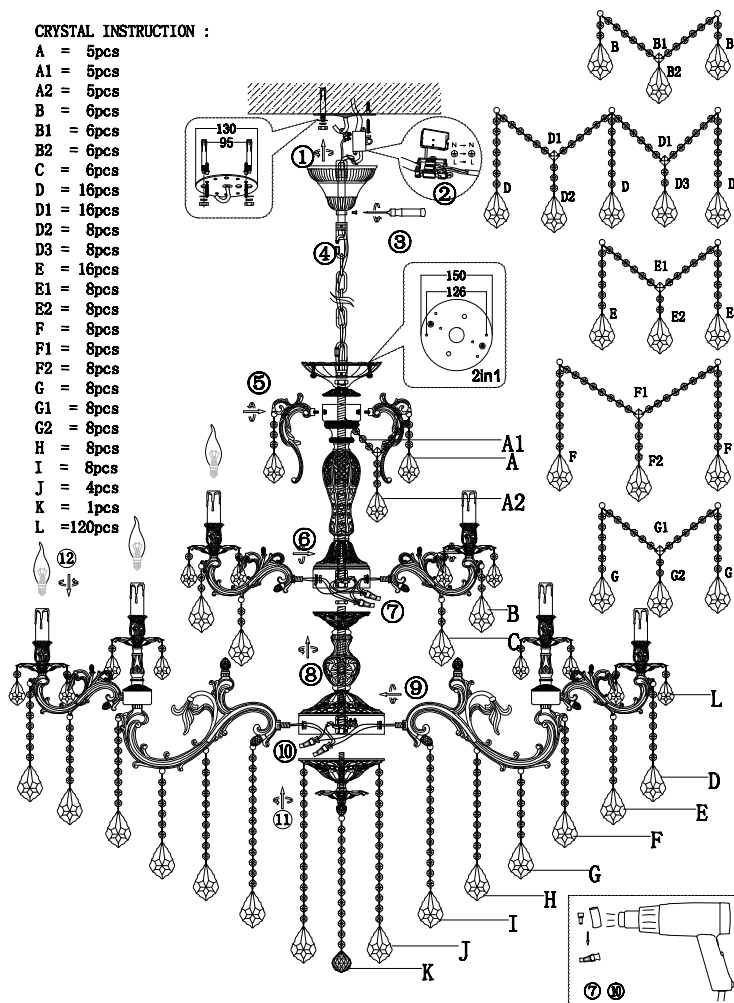

## DIA882-PL-30-G

**CRYSTAL INSTRUCTION :**

- A = 5pcs
- A1 = 5pcs
- A2 = 5pcs
- B = 6pcs
- B1 = 6pcs
- B2 = 6pcs
- C = 6pcs
- D = 16pcs
- D1 = 16pcs
- D2 = 8pcs
- D3 = 8pcs
- E = 16pcs
- E1 = 8pcs
- E2 = 8pcs
- F = 8pcs
- F1 = 8pcs
- F2 = 8pcs
- G = 8pcs
- G1 = 8pcs
- G2 = 8pcs
- H = 8pcs
- I = 8pcs
- J = 4pcs
- K = 1pcs
- L = 120pcs

DIA882-PL-30-G 尺寸图

30 x E14 (40W)

Model: DIA882-PL-30-G  
Collection: Royal Classic  
Series: Monica

Ceiling Lamps