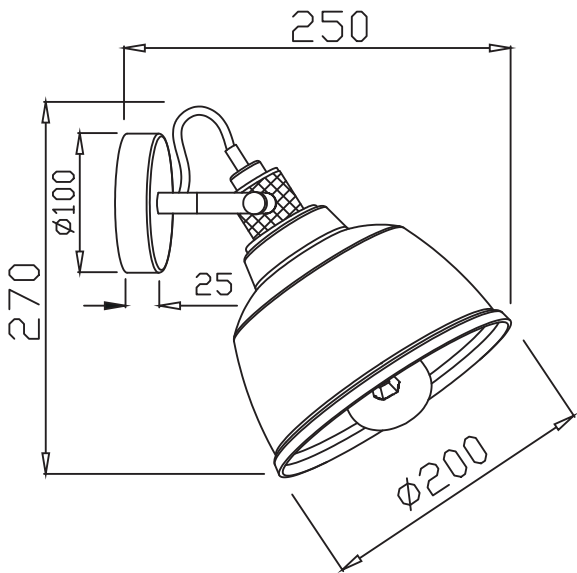

Instruction

①

②

③

Collection: Loft
Series: Irving
Model: T163-01-R
Wall-mounted

– Wall-mounted

1 x E27 (40w)

MAYTONI
DECORATIVE LIGHTING