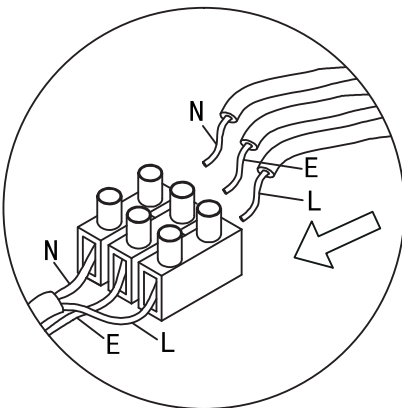

Instruction

①

②

③

Collection: Loft
Series: Irving
Model: T163-01-R
Wall-mounted

– Wall-mounted

1 x E27 (40w)

MAYTONI
DECORATIVE LIGHTING