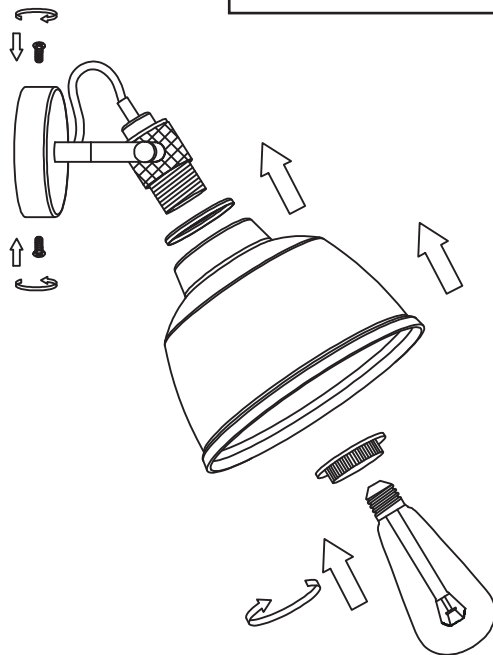

Instruction

①

②

③

Collection: Loft
Series: Irving
Model: T163-01-R
Wall-mounted

– Wall-mounted

1 x E27 (40w)

MAYTONI
DECORATIVE LIGHTING