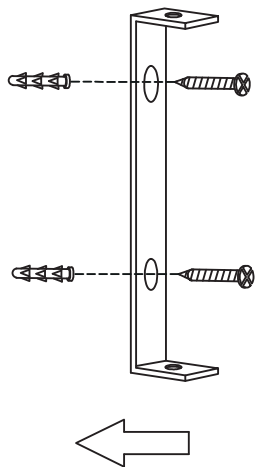

Instruction

①

②

③

Collection: Loft
Series: Irving
Model: T163-01-R
Wall-mounted

– Wall-mounted

1 x E27 (40w)

MAYTONI
DECORATIVE LIGHTING