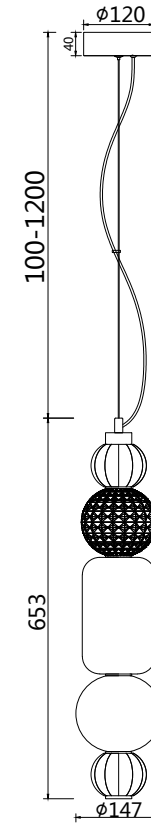

Instruction

P069PL-L35CH3K

MAX 35W
1600 Lumen

Model: P069PL-L35CH3K
Collection: Pendant
Series: Collar

Pendant Lamps