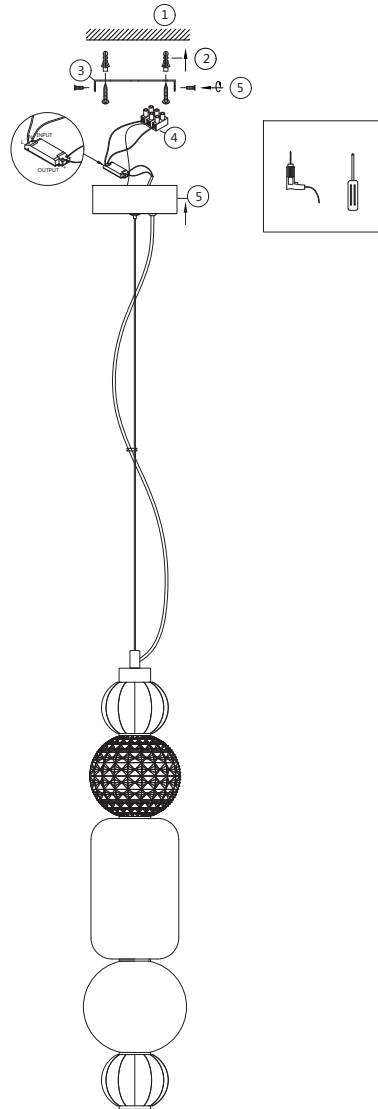

Instruction

P069PL-L35CH3K

MAX 35W
1600 Lumen

Model: P069PL-L35CH3K
Collection: Pendant
Series: Collar

Pendant Lamps