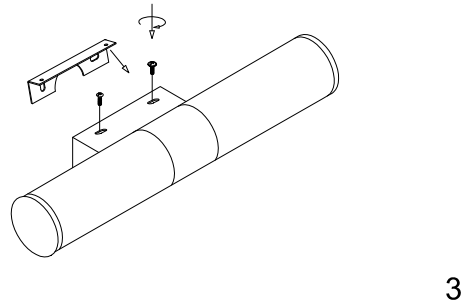

# Instruction

MIR001WL-L8CH

MAX 8W  
630 Lumen

Model: MIR001WL-L8CH  
Collection: Mirror  
Series: Aurelio

Wall Lamps