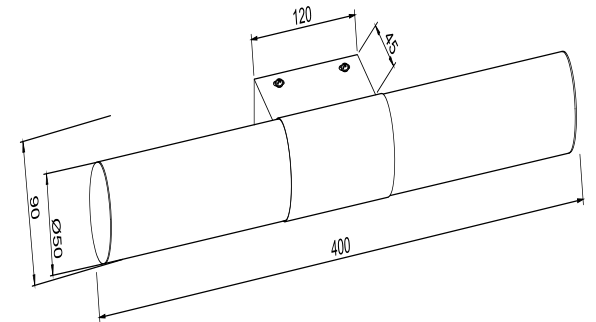

# Instruction

MIR001WL-L8CH

MAX 8W  
630 Lumen

Model: MIR001WL-L8CH  
Collection: Mirror  
Series: Aurelio

Wall Lamps