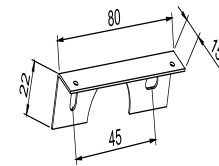

# Instruction

MIR001WL-L8CH

MAX 8W  
630 Lumen

Model: MIR001WL-L8CH  
Collection: Mirror  
Series: Aurelio

Wall Lamps