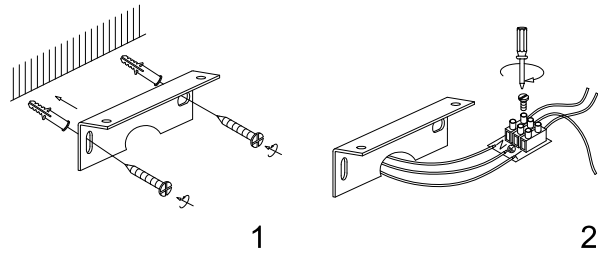

# Instruction

MIR001WL-L8CH

MAX 8W  
630 Lumen

Model: MIR001WL-L8CH  
Collection: Mirror  
Series: Aurelio

Wall Lamps