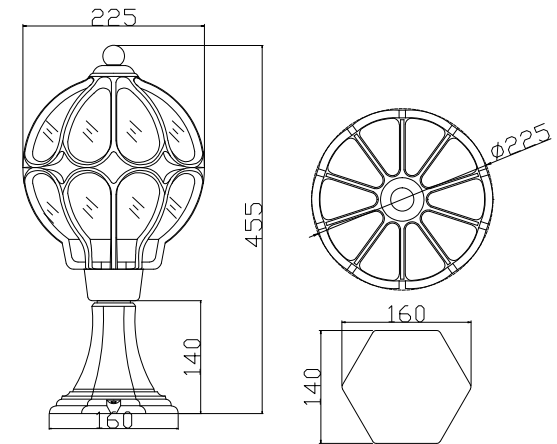

Instruction

O024FL-01G

1 x E27 (60W)

Model: O024FL-01G
Collection: Outdoor
Series: Via

Floor Lamps