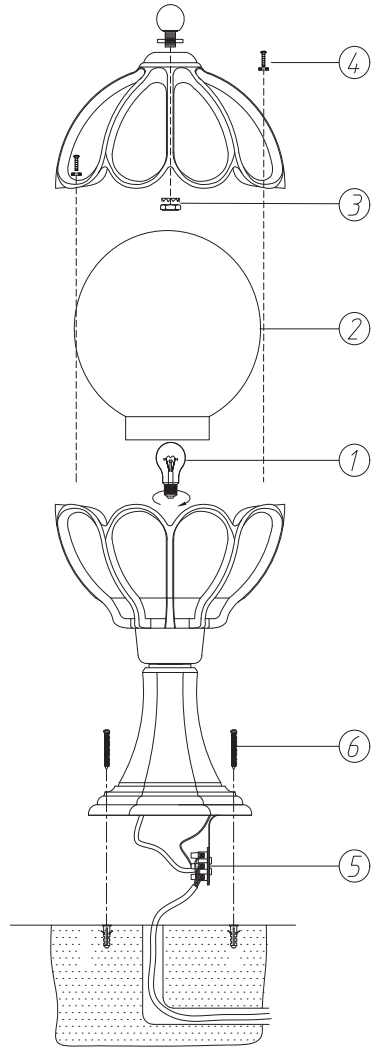

Instruction

O024FL-01G

1 x E27 (60W)

Model: O024FL-01G
Collection: Outdoor
Series: Via

Floor Lamps