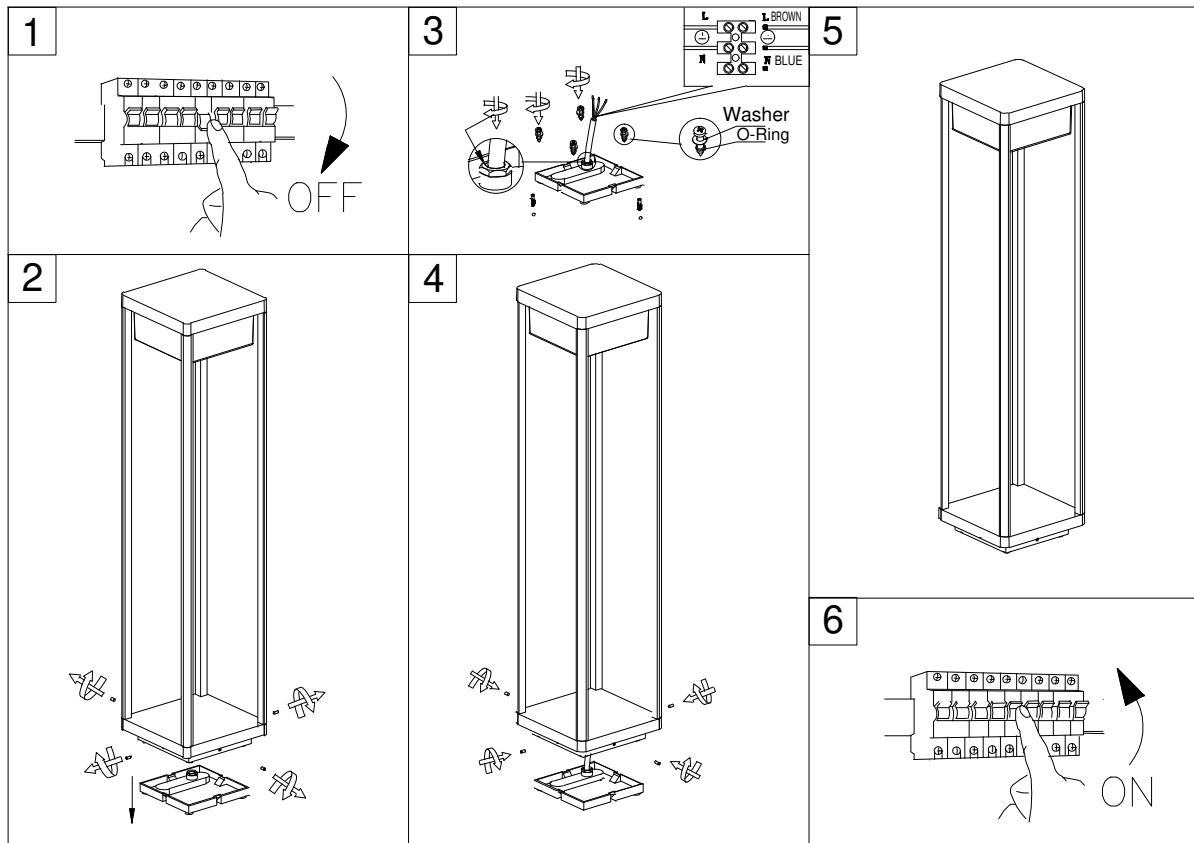

Instruction

O021FL-L10B3K

MAX 10W
520 Lumen

Model: O021FL-L10B3K
Collection: Outdoor
Series: Baker Street

Floor Lamps