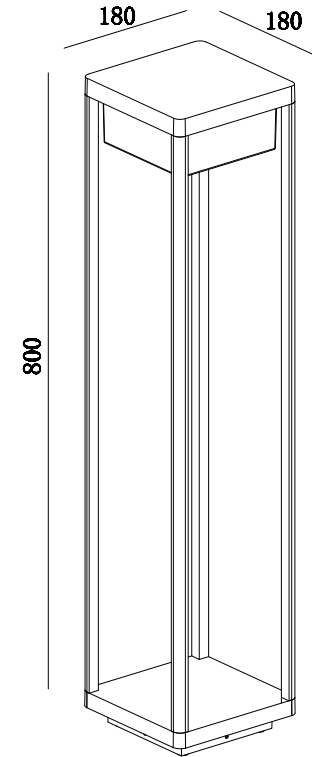

Instruction

O021FL-L10B3K

MAX 10W
520 Lumen

Model: O021FL-L10B3K
Collection: Outdoor
Series: Baker Street

Floor Lamps