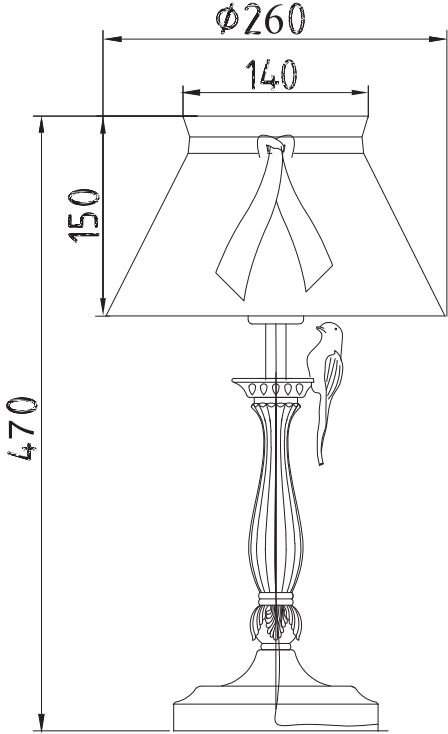

Instruction

Collection: Elegant
Series: Bird
Model: ARM013-11-W
Mobile

1 x E27 (40w)

MAYTONI
DECORATIVE LIGHTING

www.maytoni.de