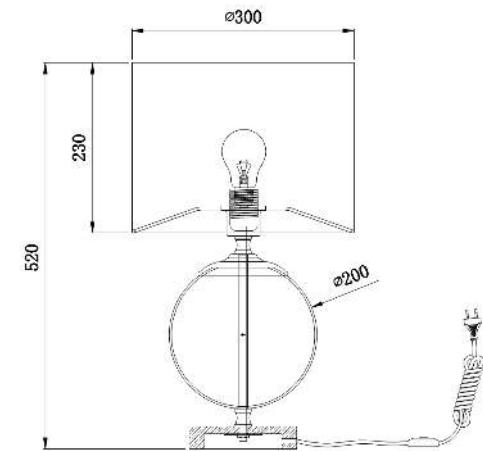

Instruction

Collection: TABLE & FLOOR

Series: LOWELL

Model: Z533TL-01N

Ceiling

- Ceiling

1 x E27 (40W)

MAYTONI
DECORATIVE LIGHTING