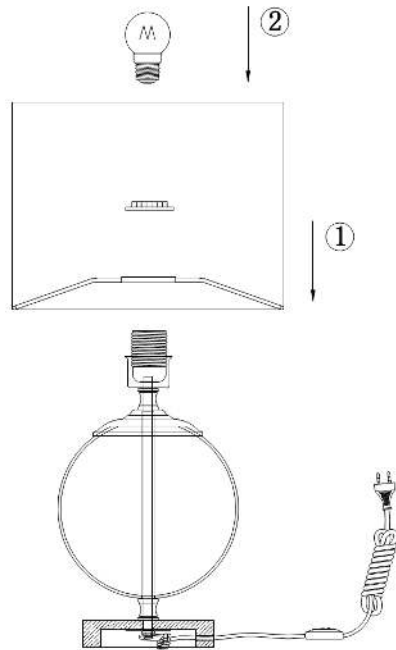

Instruction

Collection: TABLE & FLOOR

Series: LOWELL

Model: Z533TL-01N

Ceiling

- Ceiling

1 x E27 (40W)

MAYTONI
DECORATIVE LIGHTING