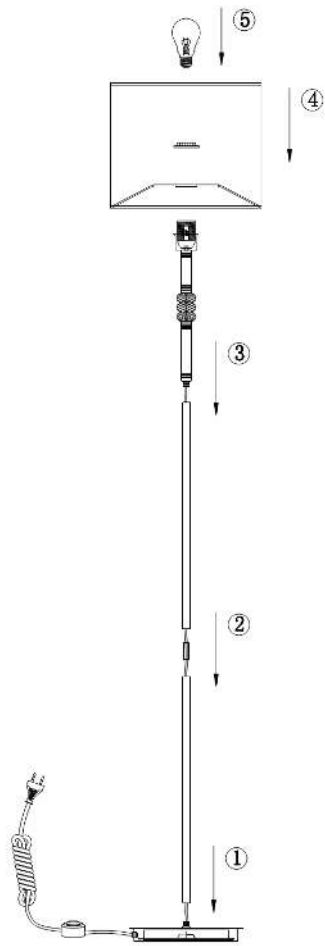

# Instruction

Collection: MODERN  
Series: LINCOLN  
Model: MOD527FL-01N  
Ceiling

- Ceiling

1 x E27 (40W)

**MAYTONI**  
DECORATIVE LIGHTING

[www.maytoni.de](http://www.maytoni.de)