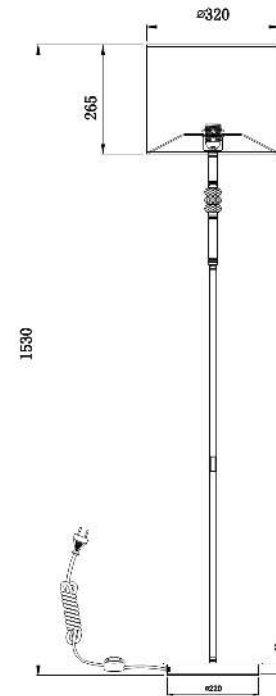

# Instruction

Collection: MODERN  
Series: LINCOLN  
Model: MOD527FL-01N  
Ceiling

- Ceiling

1 x E27 (40W)

**MAYTONI**  
DECORATIVE LIGHTING

[www.maytoni.de](http://www.maytoni.de)