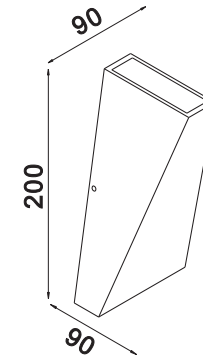

Instruction

O580WL-L6W

MAX 6W
100 Lumen

Model: O580WL-L6W
Collection: Outdoor
Series: Times Square

Wall Lamps