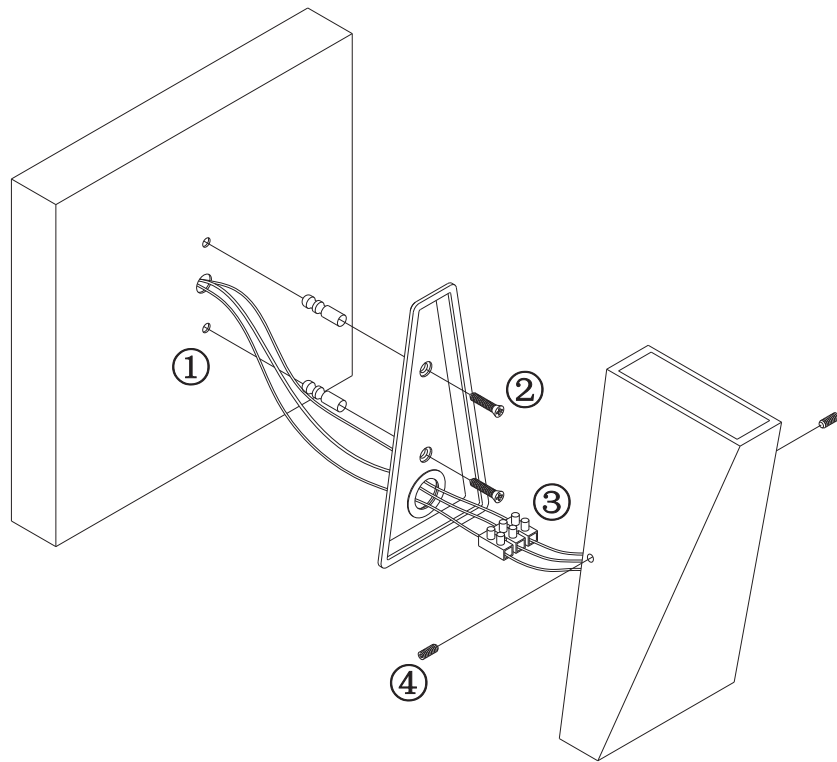

Instruction

O580WL-L6W

MAX 6W
100 Lumen

Model: O580WL-L6W
Collection: Outdoor
Series: Times Square

Wall Lamps