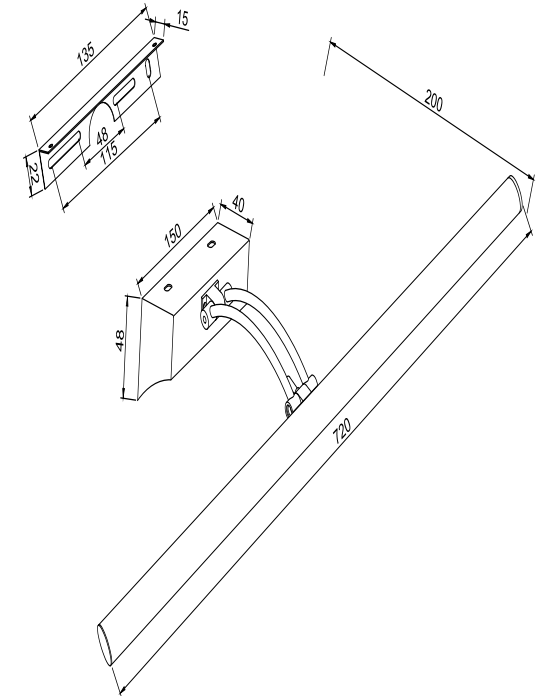

# Instruction

MIR003WL-L16CH

1

2

3

4

MAX 16W  
1200 Lumen

Model: MIR003WL-L16CH  
Collection: Mirror  
Series: Fino