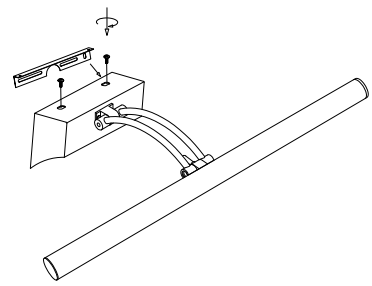

# Instruction

MIR003WL-L16CH

1

2

3

4

MAX 16W  
1200 Lumen

Model: MIR003WL-L16CH  
Collection: Mirror  
Series: Fino