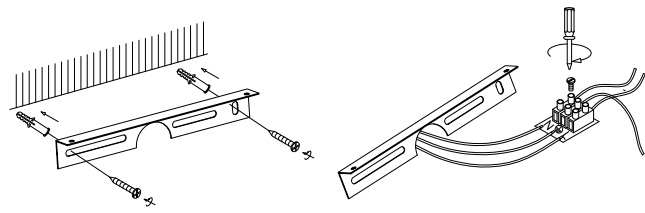

# Instruction

MIR003WL-L16CH

1

2

3

4

MAX 16W  
1200 Lumen

Model: MIR003WL-L16CH  
Collection: Mirror  
Series: Fino