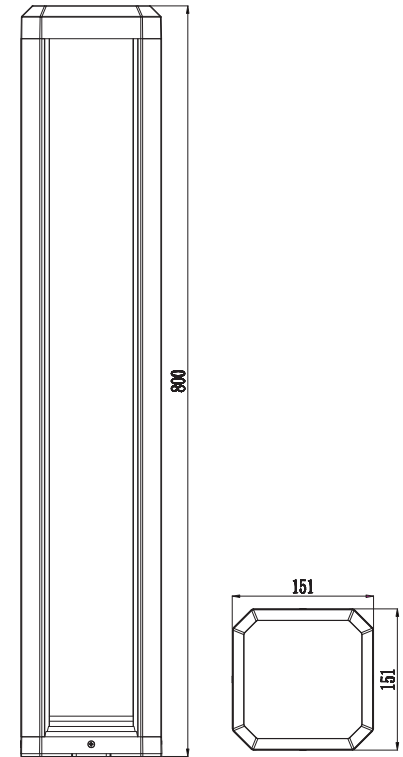

Instruction

O019FL-L12GR3K

MAX 13W
680 Lumen

Model: O019FL-L12GR3K
Collection: Outdoor
Series: Royal Mile

Floor Lamps