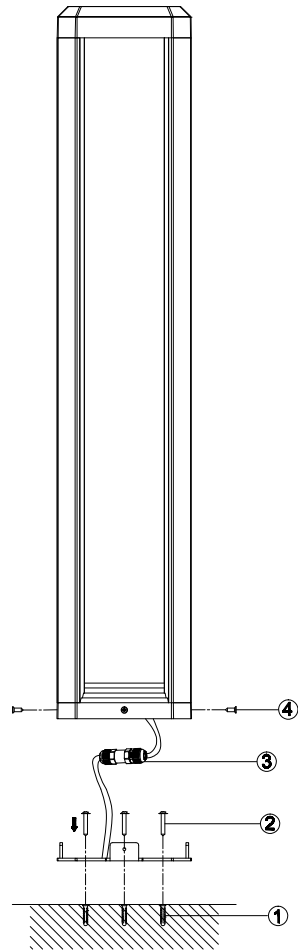

Instruction

O019FL-L12GR3K

MAX 13W
680 Lumen

Model: O019FL-L12GR3K
Collection: Outdoor
Series: Royal Mile

Floor Lamps