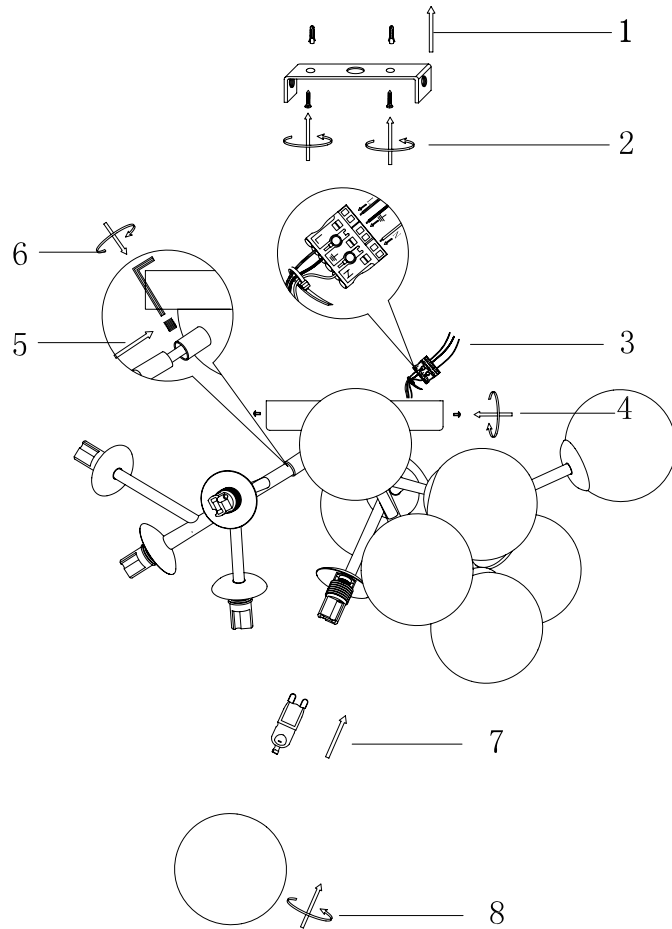

Instruction

MOD545PL-12CH

12 x G9 (28W)

Model: MOD545PL-12CH
Collection: Modern
Series: Dallas

Ceiling Lamps