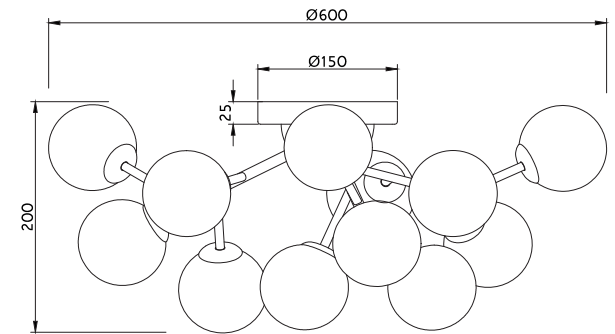

Instruction

MOD545PL-12CH

12 x G9 (28W)

Model: MOD545PL-12CH
Collection: Modern
Series: Dallas

Ceiling Lamps