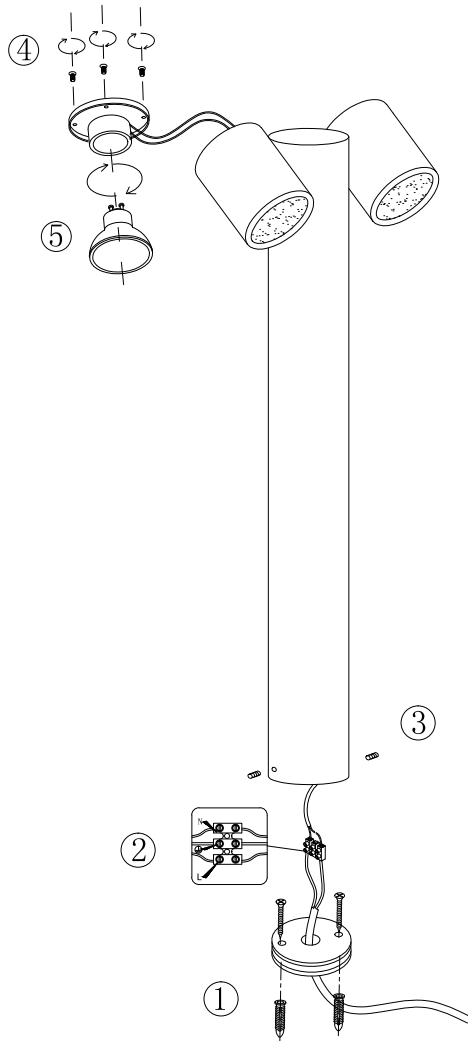

Instruction

O010FL-02B

2 x GU10 (50W)

Model: O010FL-02B
Collection: Outdoor
Series: Wall Street

Floor Lamps