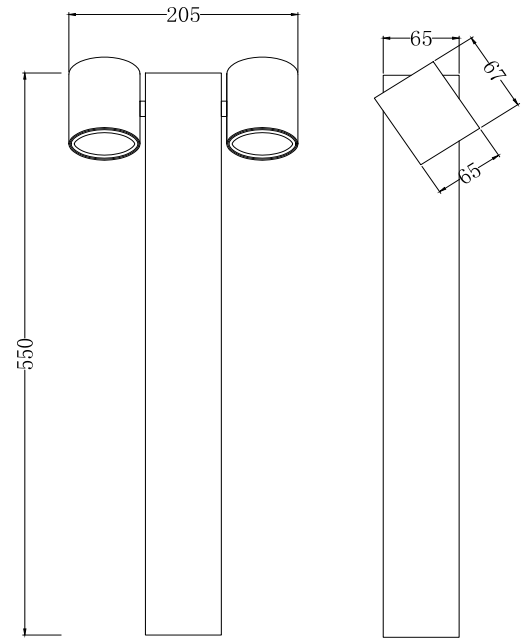

Instruction

O010FL-02B

2 x GU10 (50W)

Model: O010FL-02B
Collection: Outdoor
Series: Wall Street

Floor Lamps