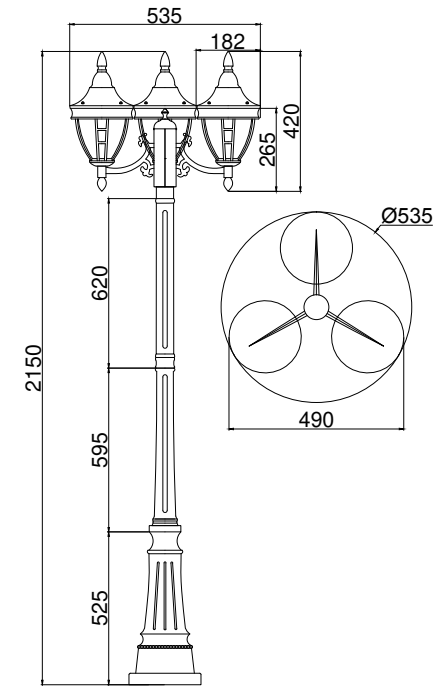

# Instruction

O026FL-03B

3 x E27 (60W)

Model: O026FL-03B  
Collection: Outdoor  
Series: Rivoli

Floor Lamps