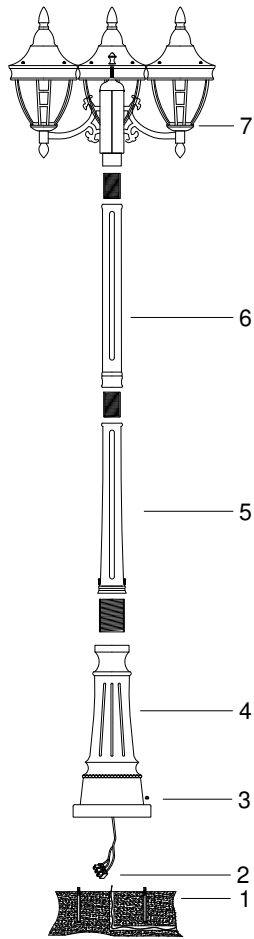

# Instruction

O026FL-03B

3 x E27 (60W)

Model: O026FL-03B  
Collection: Outdoor  
Series: Rivoli

Floor Lamps