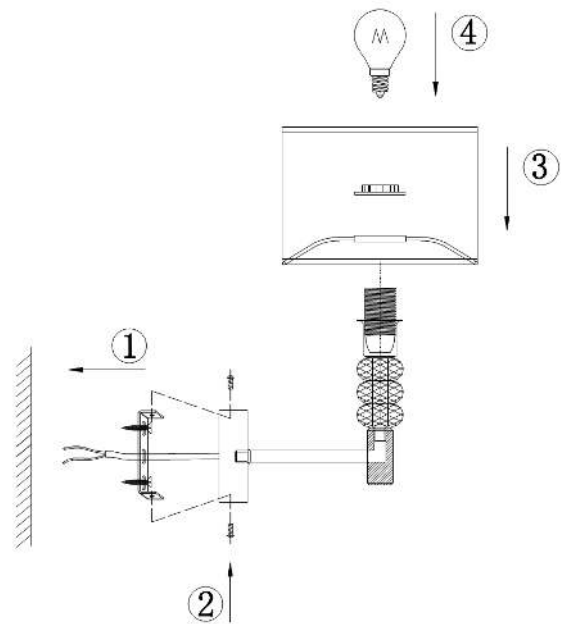

Instruction

Collection: MODERN
Series: LINCOLN
Model: MOD527WL-01N
Ceiling

- Ceiling

1 x E14 (40W)

MAYTONI
DECORATIVE LIGHTING

www.maytoni.de