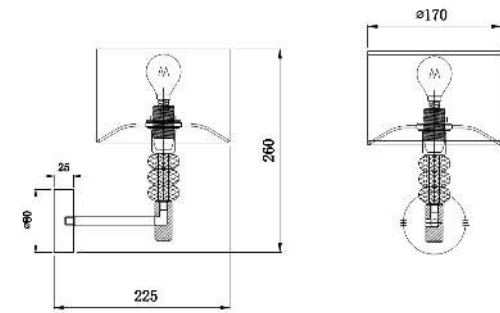

Instruction

Collection: MODERN
Series: LINCOLN
Model: MOD527WL-01N
Ceiling

- Ceiling

1 x E14 (40W)

MAYTONI
DECORATIVE LIGHTING

www.maytoni.de