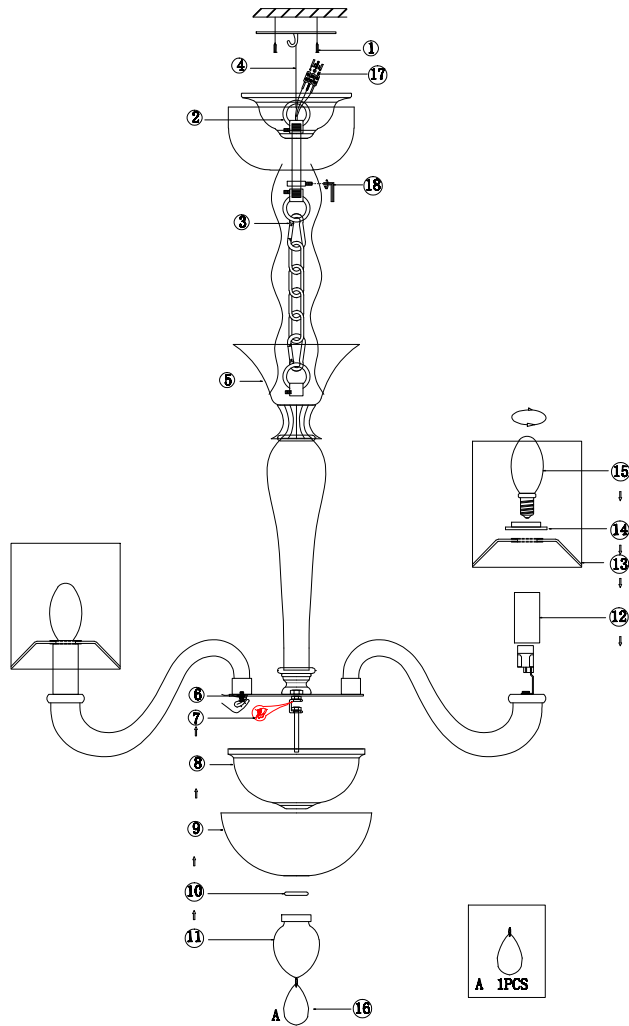

# Instruction

DIA012PL-06TR

6 x E14 (40W)

Model: DIA012PL-06TR  
Collection: Diamant Crystal  
Series: Leti

Ceiling Lamps