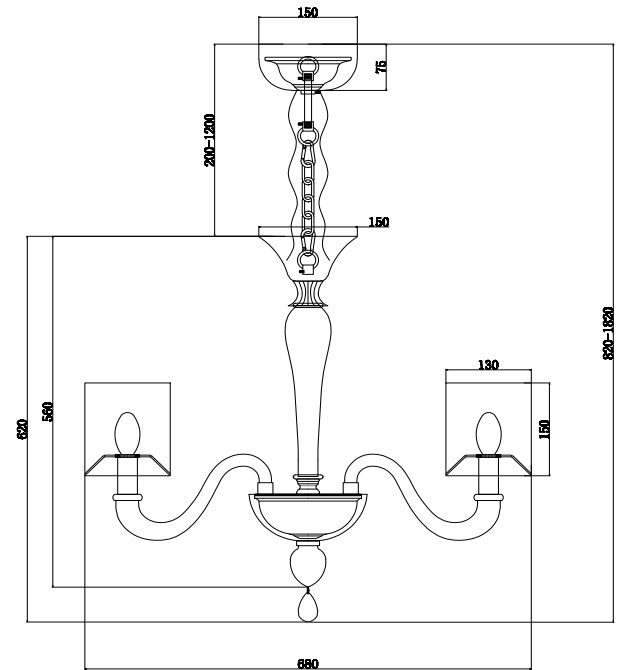

# Instruction

DIA012PL-06TR

6 x E14 (40W)

Model: DIA012PL-06TR  
Collection: Diamant Crystal  
Series: Leti

Ceiling Lamps