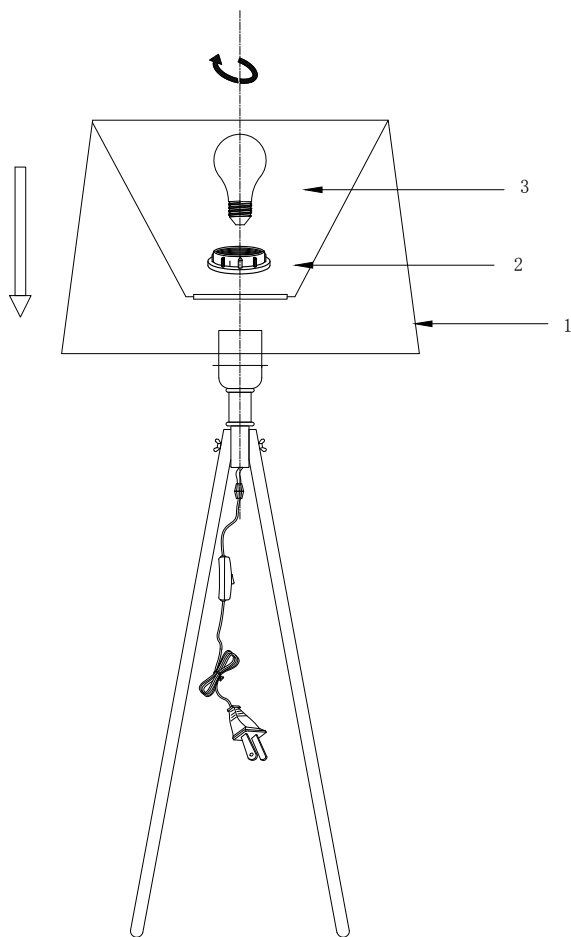

# Instruction

Z177-FL-01-BR

1 x E27 (60W)

Model: Z177-FL-01-BR  
Collection: Table & Floor  
Series: Calvin

Floor Lamps