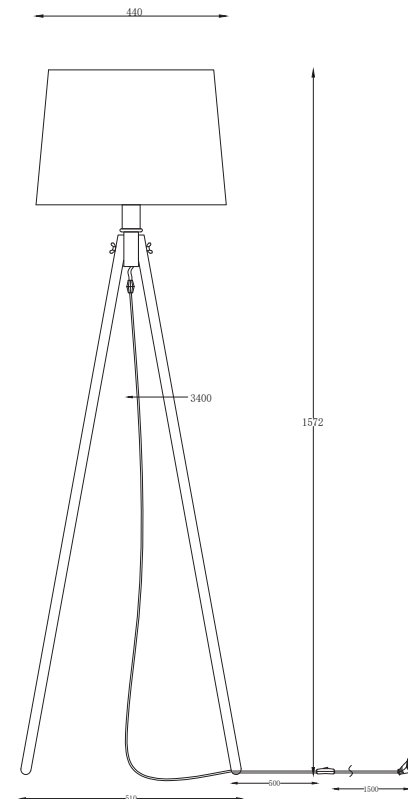

# Instruction

Z177-FL-01-BR

1 x E27 (60W)

Model: Z177-FL-01-BR  
Collection: Table & Floor  
Series: Calvin

Floor Lamps