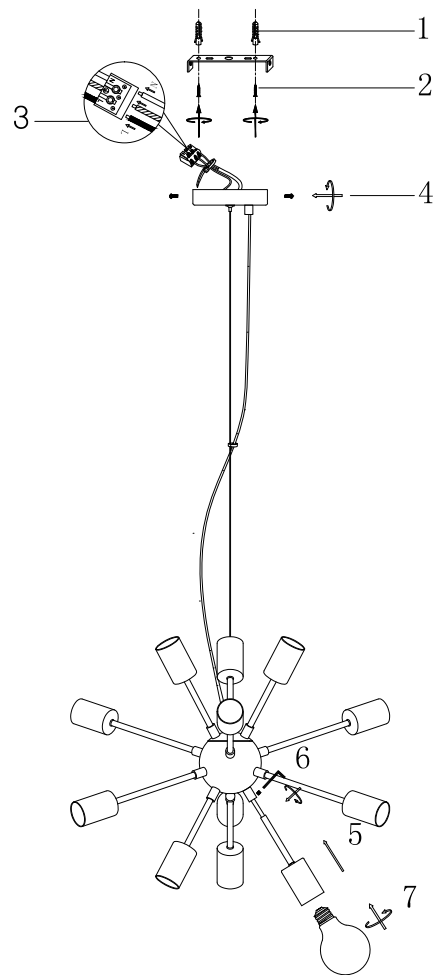

Instruction

T546PL-12B

12 x E27 (7W)

Model: T546PL-12B

Collection: Loft

Series: Jackson

Pendant Lamps