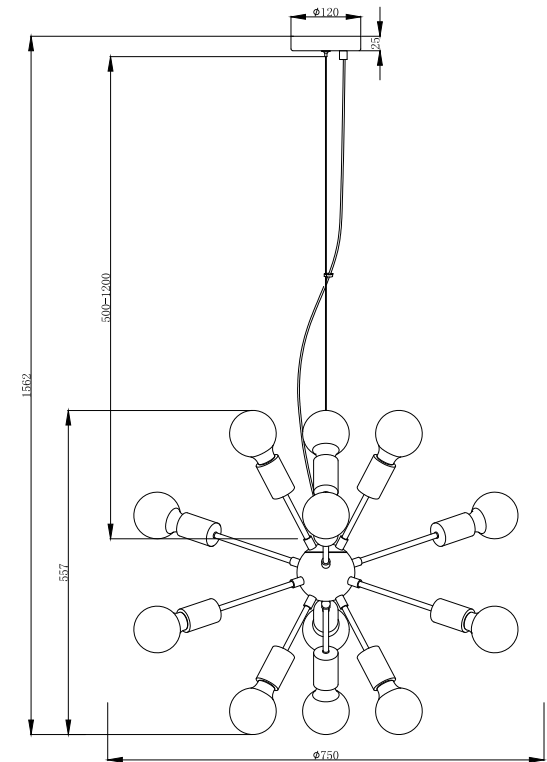

Instruction

T546PL-12B

12 x E27 (7W)

Model: T546PL-12B

Collection: Loft

Series: Jackson

Pendant Lamps