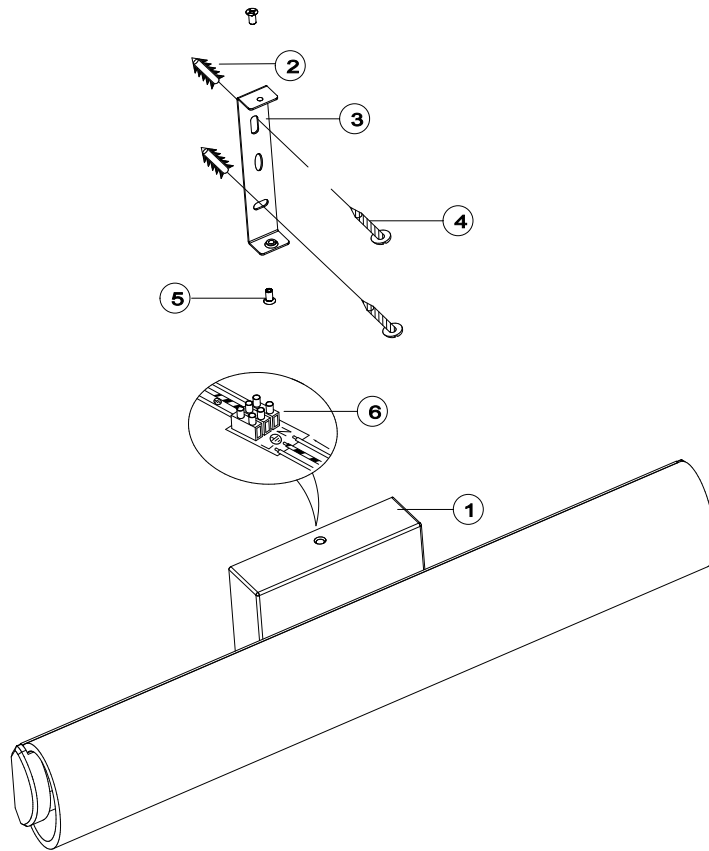

Instruction

MIR073WL-L14CH4K

MAX 14W
900 Lumen

Model: MIR073WL-L14CH4K
Collection: Mirror

Wall Lamps