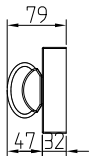

Instruction

MIR073WL-L14CH4K

MAX 14W
900 Lumen

Model: MIR073WL-L14CH4K
Collection: Mirror

Wall Lamps