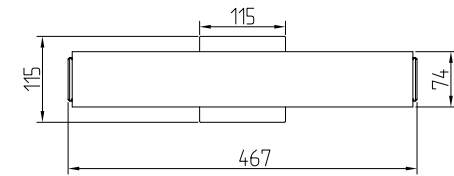

Instruction

MIR073WL-L14CH4K

MAX 14W
900 Lumen

Model: MIR073WL-L14CH4K
Collection: Mirror

Wall Lamps