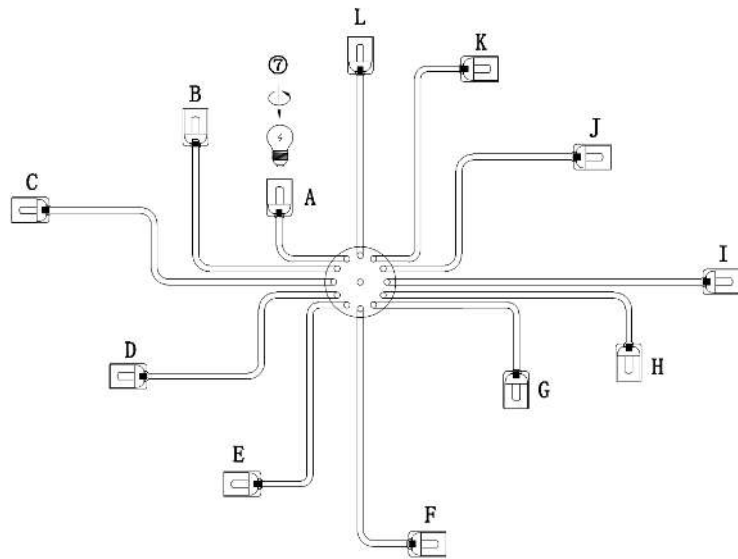

# Instruction

Collection: LOFT  
Series: GILBERT  
Model: T532CL-12B  
Ceiling

- Ceiling

12 x E27 (60W)

**MAYTONI**  
DECORATIVE LIGHTING

[www.maytoni.de](http://www.maytoni.de)