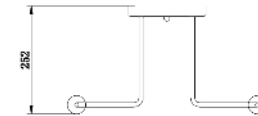

# Instruction

Collection: LOFT  
Series: GILBERT  
Model: T532CL-12B  
Ceiling

- Ceiling

12 x E27 (60W)

**MAYTONI**  
DECORATIVE LIGHTING

[www.maytoni.de](http://www.maytoni.de)