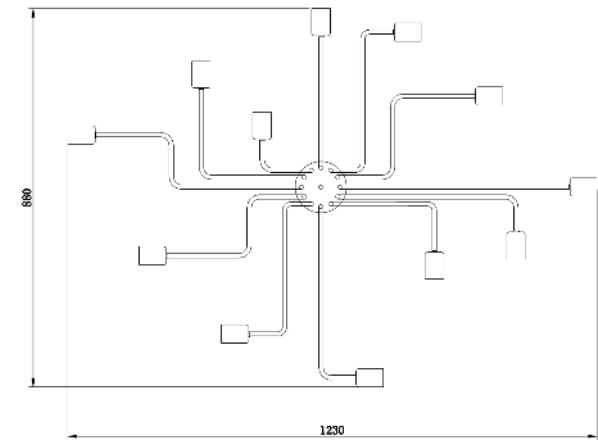

# Instruction

Collection: LOFT  
Series: GILBERT  
Model: T532CL-12B  
Ceiling

- Ceiling

12 x E27 (60W)

**MAYTONI**  
DECORATIVE LIGHTING

[www.maytoni.de](http://www.maytoni.de)