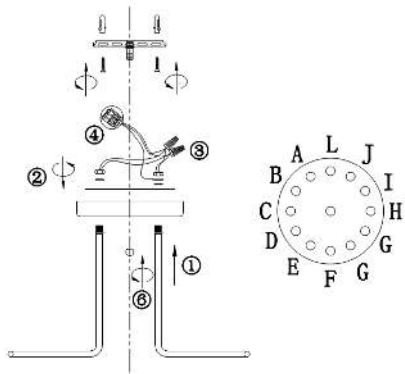

# Instruction

Collection: LOFT  
Series: GILBERT  
Model: T532CL-12B  
Ceiling

- Ceiling

12 x E27 (60W)

**MAYTONI**  
DECORATIVE LIGHTING

[www.maytoni.de](http://www.maytoni.de)