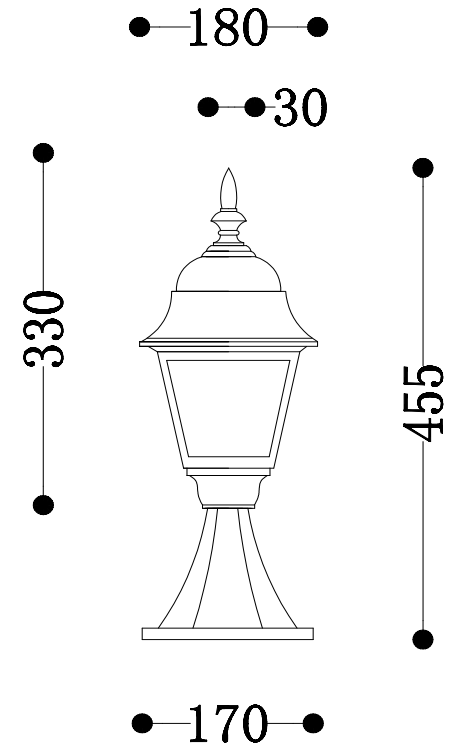

# Instruction

O004FL-01B

1 x E27 (60W)

Model: O004FL-01B  
Collection: Outdoor  
Series: Abbey Road

Floor Lamps