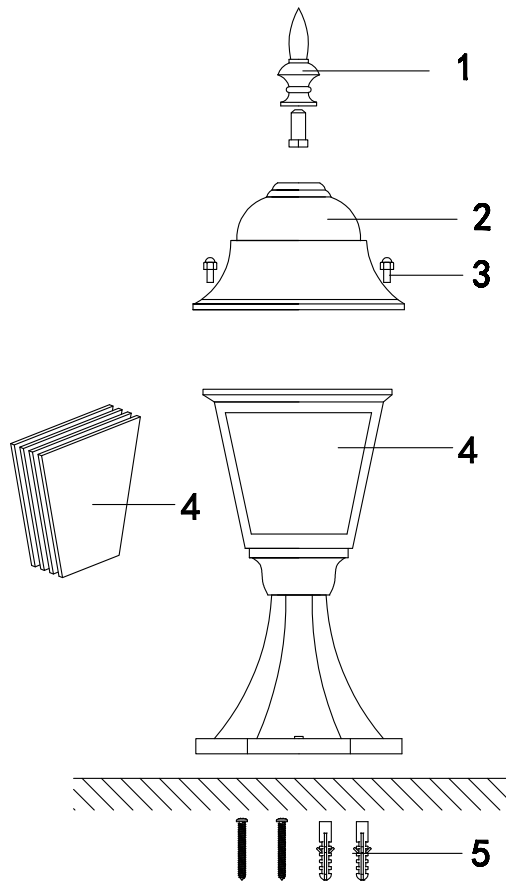

# Instruction

O004FL-01B

1 x E27 (60W)

Model: O004FL-01B  
Collection: Outdoor  
Series: Abbey Road

Floor Lamps