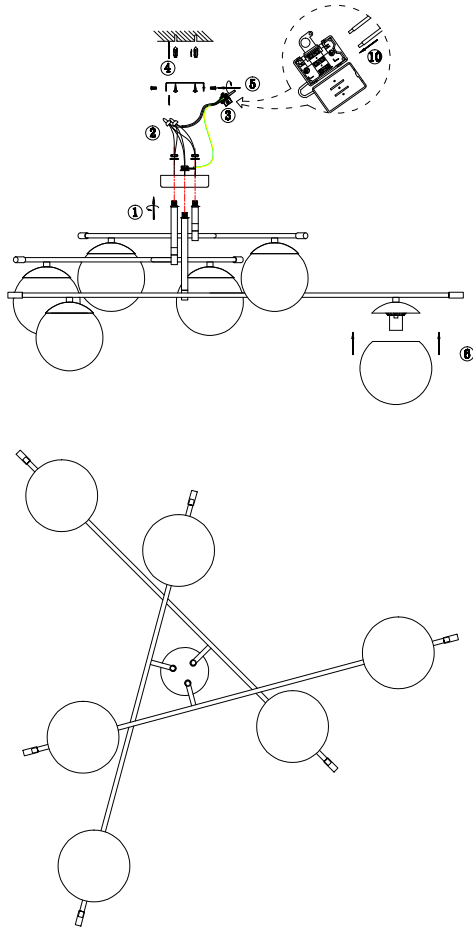

Instruction

MOD048CL-06G

6 x E14 (40W)

Model: MOD048CL-06G

Collection: Modern

Ceiling Lamps