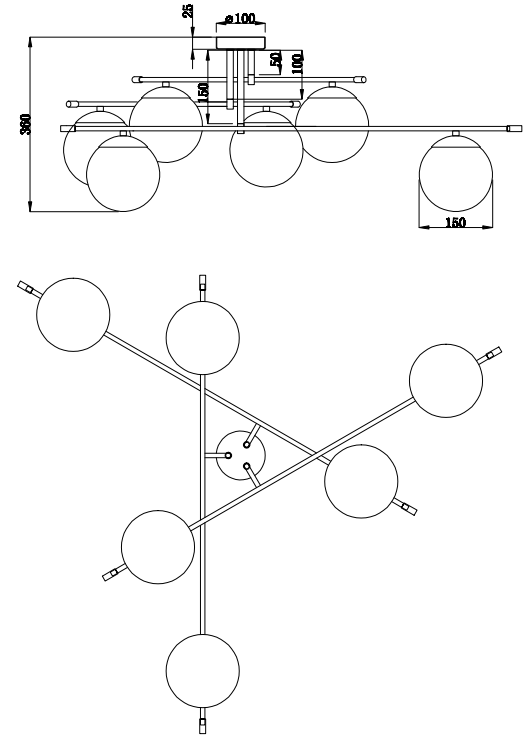

Instruction

MOD048CL-06G

6 x E14 (40W)

Model: MOD048CL-06G

Collection: Modern

Ceiling Lamps