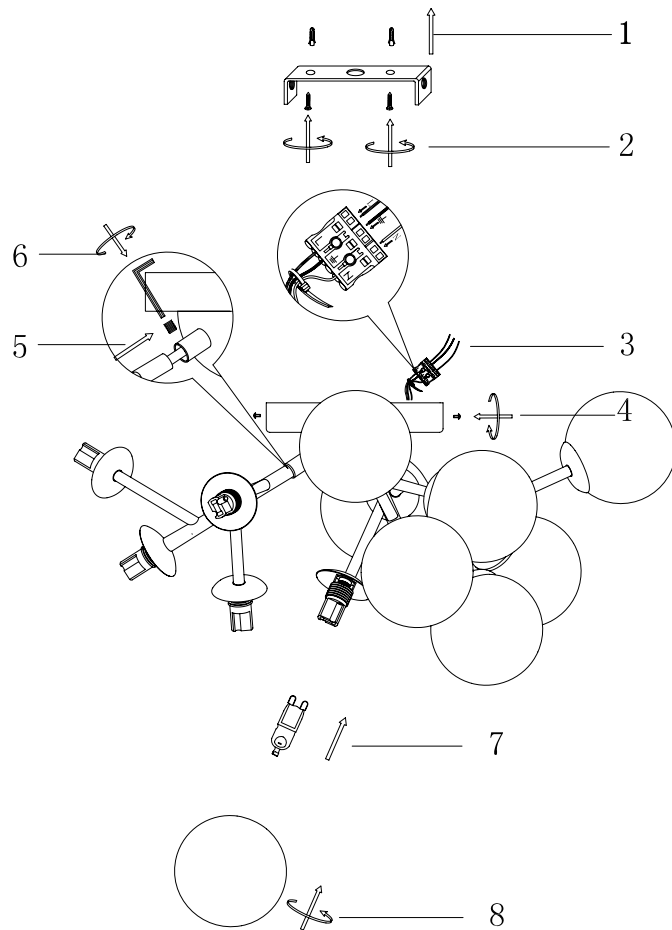

Instruction

MOD545PL-12G

12 x G9 (28W)

Model: MOD545PL-12G
Collection: Modern
Series: Dallas

Ceiling Lamps