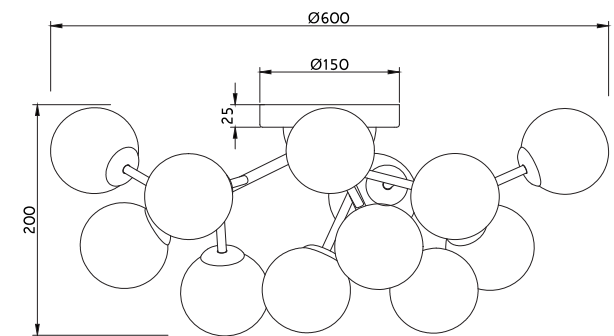

Instruction

MOD545PL-12G

12 x G9 (28W)

Model: MOD545PL-12G
Collection: Modern
Series: Dallas

Ceiling Lamps