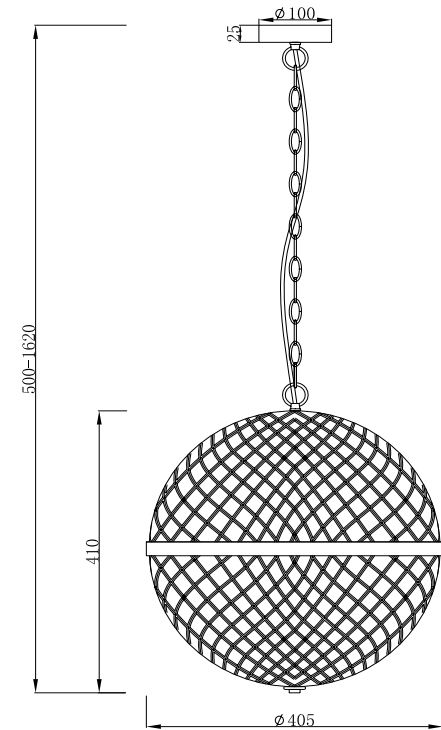

Instruction

P004PL-03CH

3 x E14 (40W)

Model: P004PL-03CH
Collection: Neoclassic
Series: Yonkers

Ceiling Lamps