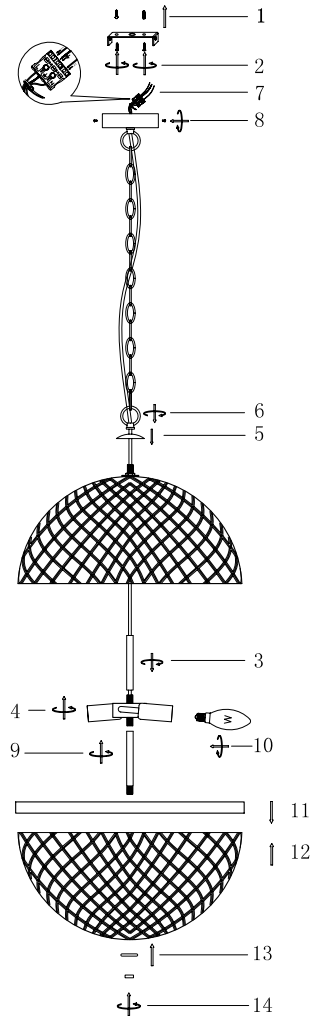

Instruction

P004PL-03CH

3 x E14 (40W)

Model: P004PL-03CH
Collection: Neoclassic
Series: Yonkers

Ceiling Lamps